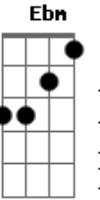

© ukulele-chords.com