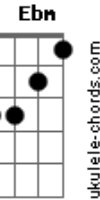

© ukulele-chords.com