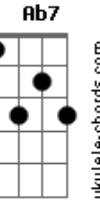

© ukulele-chords.com