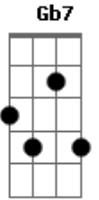

© ukulele-chords.com