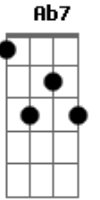

© ukulele-chords.com