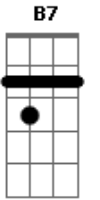

© ukulele-chords.com