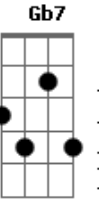

© ukulele-chords.com