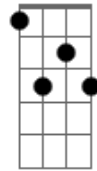

# Billie Holiday - All By Myself

Tom: A

A Cdim A Gbm  
 All by myself in the morning  
 E7 Bm7 Cdim A  
 All by myself in the night  
 A7M Gb7 B7  
 I sit alone with a table and a chair  
 E7 Cdim Bm7 E7 Cdim Bm7 E7  
 So unhappy there, playing solitaire

A Cdim A Gbm  
 All by myself, I get lonely  
 Ab7 Ebm7 Gb7 Db7  
 Watching the clock on the shelf  
 Fdim D Bm7 Cdim  
 I'd love to rest my weary head  
 Fdim A A7M Gb7  
 On somebody's shoulder  
 Cdim B7 E7 Bm7 A  
 I hate to grow older all by myself

© ukulele-chords.com

Bm7

© ukulele-chords.com

Gb7

© ukulele-chords.com

B7

© ukulele-chords.com

Ab7