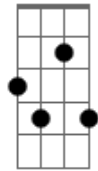

Billie Holiday - All By Myself

Tom: A

A Cdim A Gbm
All by myself in the morning
E7 Bm7 Cdim A
All by myself in the night
A7M Gb7 B7
I sit alone with a table and a chair
E7 Cdim Bm7 E7 Cdim Bm7 E7
So unhappy there, playing solitaire

A Cdim A Gbm
All by myself, I get lonely
Ab7 Ebm7 Gb7 Db7
Watching the clock on the shelf
Fdim D Bm7 Cdim
I'd love to rest my weary head
Fdim A A7M Gb7
On somebody's shoulder
Cdim B7 E7 Bm7 A
I hate to grow older all by myself

Acordes

© ukulele-chords.com

© ukulele-chords.com

© ukulele-chords.com

© ukulele-chords.com

© ukulele-chords.com

Gb7

© ukulele-chords.com

© ukulele-chords.com

© ukulele-chords.com

© ukulele-chords.com

© ukulele-chords.com

© ukulele-chords.com