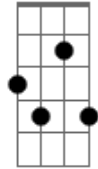

Billie Holiday - All By Myself

Tom: A

A Cdim A Gbm
All by myself in the morning
E7 Bm7 Cdim A
All by myself in the night
A7M Gb7 B7
I sit alone with a table and a chair
E7 Cdim Bm7 E7 Cdim Bm7 E7
So unhappy there, playing solitaire

A Cdim A Gbm
All by myself, I get lonely
Ab7 Ebm7 Gb7 Db7
Watching the clock on the shelf
Fdim D Bm7 Cdim
I'd love to rest my weary head
Fdim A A7M Gb7
On somebody's shoulder
Cdim B7 E7 Bm7 A
I hate to grow older all by myself

Acordes

© ukulele-chords.com

© ukulele-chords.com

© ukulele-chords.com

© ukulele-chords.com

© ukulele-chords.com

Gb7

© ukulele-chords.com

© ukulele-chords.com

© ukulele-chords.com

© ukulele-chords.com

© ukulele-chords.com

© ukulele-chords.com