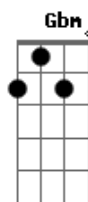

© ukulele-chords.com

© ukulele-chords.com