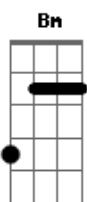

© ukulele-chords.com