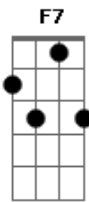

© ukulele-chords.com