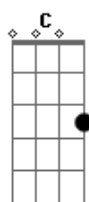

Billie Holiday - A Day In The Life Of a Fool

Tom: C

Intro: Am Bm E7- Am Am Bm E7-

Am Bm E7- Am Am Bm E7-
A day in the life of a fool
Am Dm G7 C Em A7-
A sad and a long lonely day
I walk the avenue
C F
And hope I'll run into
Bm E7-
The welcome sight of you
Am Am Bm E7
Coming my way
Am Bm E7- Am Am Bm E7

I stop just across from your door
Em A7- C7- Dm Dm
But you're never home anymore
Bm E7-
So back in my room
Am Am Gbm F7
And there in the gloom
Bm E7 Am
I cry tears of goodbye
Interlude: Am Bm E7- Am Am Bm E7 Em A7- C7- Dm Dm
Bm E7-
So back in my room
Am Am Gbm F7
And there in the gloom
Bm E7 Am
I cry tears of goodbye

Acordes