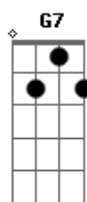

© ukulele-chords.com