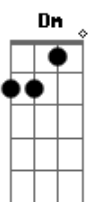

© ukulele-chords.com