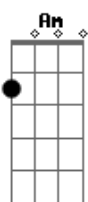

© ukulele-chords.com