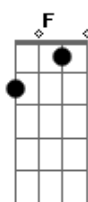

© ukulele-chords.com