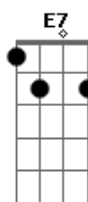

© ukulele-chords.com