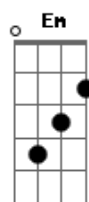

© ukulele-chords.com