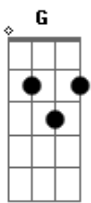

Billie Eilish - You Don't Make My High Anymore

tom:

Intro: Gm F Eb G
Dm Cm Dm
Gm F Gm

[Primeira Parte]

Gm F Eb
I don't like stayin' at home
Dm Cm
When the moon is bleeding red
Dm
Woke up stoned in the backseat
Gm F Gm
From a dream where my teeth fell out of my head
Gm F Eb
Cut it up, cut it up, yeah
Dm Cm
Everybody's on something here
Dm
My godsend chemical best friend
Gm
Skeleton whispering in my ear

[Pré-Refrão]

Eb Gm
Walk with me to the end
F Cm
Stare with me into the abyss
Eb Gm
Do you feel like letting go?
F Cm
I wonder how far down is it
(Gm F A Eb)

[Refrão]

Eb Eb Dm
Nothing is fun
Cm Bb Dm Gm
Not like before
Gm Gm F A
You don't make me high anymore
Eb Eb Dm
Used to take one
Cm Bb Dm Gm
Now it takes four

You don't get my high anymore

[Segunda Parte]

Gm F
Runnin' through emergency rooms
Eb Dm Cm
Spinning wheels and ceiling fans
Dm
My handshake, cellophane, landscape
Gm F Gm
Mannequin fakin' it the best that I can
Gm F Eb
Cadillac, Cadillac red
Eb Dm
No hands on the steering wheel
Cm Dm
I'm crashing this save-a-ho puppet show
Gm F
UFO obliterate the way I feel

[Pré-Refrão]

Eb Gm
Walk with me to the end
F Cm
Stare with me into the abyss
Eb Gm
Do you feel like letting go?
F Cm
I wonder how far down it is
(Gm F A Eb)

[Refrão]

Eb Eb Dm
Nothing is fun
Cm Bb Dm Gm
Not like before
Gm Gm F A
You don't get me high anymore
Eb Eb Dm
Used to take one
Cm Bb Dm Gm
Now it takes four
Gm F A Eb
You don't get me high anymore
Eb Dm Cm Bb Dm Gm
You don't make me high anymore
You don't make me high anymore

Acordes

© ukulele-chords.com