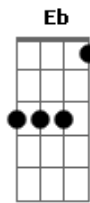

© ukulele-chords.com