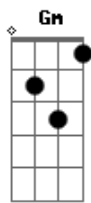

© ukulele-chords.com