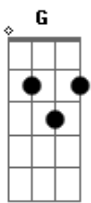

Billie Eilish - You Don't Make My High Anymore

tom:

Intro: Gm F Eb
Dm Cm Dm
Gm F Gm

[Primeira Parte]

Gm F Eb
I don't like stayin' at home
Dm Cm
When the moon is bleeding red
Dm
Woke up stoned in the backseat
Gm F Gm
From a dream where my teeth fell out of my head
Gm F Eb
Cut it up, cut it up, yeah
Dm Cm
Everybody's on something here
Dm
My godsend chemical best friend
Gm
Skeleton whispering in my ear

[Pré-Refrão]

Eb Gm
Walk with me to the end
F Cm
Stare with me into the abyss
Eb Gm
Do you feel like letting go?
F Cm
I wonder how far down is it

(Gm F A Eb)

[Refrão]

Eb Eb Dm
Nothing is fun
Cm Bb Dm Gm
Not like before
Gm Gm F A
You don't make me high anymore
Eb Eb Dm
Used to take one
Cm Bb Dm Gm
Now it takes four

You don't get my high anymore

[Segunda Parte]

Gm F
Runnin' through emergency rooms
Eb Dm Cm
Spinning wheels and ceiling fans
Dm
My handshake, cellophane, landscape
Gm F Gm
Mannequin fakin' it the best that I can
Gm F Eb
Cadillac, Cadillac red
Eb Dm
No hands on the steering wheel
Cm Dm
I'm crashing this save-a-ho puppet show
Gm F
UFO obliterate the way I feel

[Pré-Refrão]

Eb Gm
Walk with me to the end
F Cm
Stare with me into the abyss
Eb Gm
Do you feel like letting go?
F Cm
I wonder how far down it is

(Gm F A Eb)

[Refrão]

Eb Eb Dm
Nothing is fun
Cm Bb Dm Gm
Not like before
Gm Gm F A
You don't get me high anymore
Eb Eb Dm
Used to take one
Cm Bb Dm Gm
Now it takes four
Gm F A Eb
You don't get me high anymore
Eb Dm Cm Bb Dm Gm
You don't make me high anymore

You don't make me high anymore

Acordes

© ukulele-chords.com