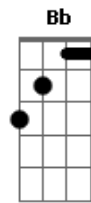

© ukulele-chords.com