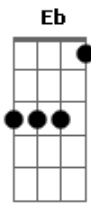

© ukulele-chords.com