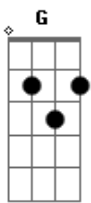

Billie Eilish - You Don't Make My High Anymore

tom:

Intro: Gm F Eb G
Dm Cm Dm
Gm F Gm

[Primeira Parte]

Gm F Eb
I don't like stayin' at home
Dm Cm
When the moon is bleeding red
Dm
Woke up stoned in the backseat
Gm F Gm
From a dream where my teeth fell out of my head
Gm F Eb
Cut it up, cut it up, yeah
Dm Cm
Everybody's on something here
Dm
My godsend chemical best friend
Gm
Skeleton whispering in my ear

[Pré-Refrão]

Eb Gm
Walk with me to the end
F Cm
Stare with me into the abyss
Eb Gm
Do you feel like letting go?
F Cm
I wonder how far down is it

(Gm F A Eb)

[Refrão]

Eb Eb Dm
Nothing is fun
Cm Bb Dm Gm
Not like before
Gm Gm F A
You don't make me high anymore
Eb Eb Dm
Used to take one
Cm Bb Dm Gm
Now it takes four

You don't get my high anymore

[Segunda Parte]

Gm F
Runnin' through emergency rooms
Eb Dm Cm
Spinning wheels and ceiling fans
Dm
My handshake, cellophane, landscape
Gm F Gm
Mannequin fakin' it the best that I can
Gm F Eb
Cadillac, Cadillac red
Eb Dm
No hands on the steering wheel
Cm Dm
I'm crashing this save-a-ho puppet show
Gm F
UFO obliterate the way I feel

[Pré-Refrão]

Eb Gm
Walk with me to the end
F Cm
Stare with me into the abyss
Eb Gm
Do you feel like letting go?
F Cm
I wonder how far down it is

(Gm F A Eb)

[Refrão]

Eb Eb Dm
Nothing is fun
Cm Bb Dm Gm
Not like before
Gm Gm F A
You don't get me high anymore
Eb Eb Dm
Used to take one
Cm Bb Dm Gm
Now it takes four
Gm F A Eb
You don't get me high anymore
Eb Dm Cm Bb Dm Gm
You don't make me high anymore
You don't make me high anymore

Acordes

© ukulele-chords.com