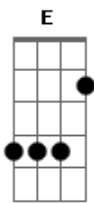

© ukulele-chords.com

© ukulele-chords.com