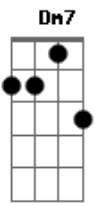

© ukulele-chords.com