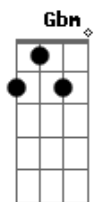

^C Things fall apart ^{Bm}
And time breaks your heart ^{Em}
I wasn't there but I know
^C She was your girl ^{Bm}
You showed her the world ^{Em}
You fell out of love
And you both let go ^D ^C

[Pré-Refrão]

She was cryin? in my shoulder ^{Bm}
All I could do was hold her ^{Em}
Only made us closer until July ^D
^C Now I know that you love me ^{Bm}
You don't need to remind me ^{Em}
I should put it all behind me, shouldn't I?

[Refrão]

^C But I see her in the back of my mind ^D
^{B7} All the time ^{Em} ^D
Like a fever, like I'm burning alive ^C ^D
Like a sign ^{B7} ^{Em}
Did I cross the line? ^D ^C
^{Bm} ^{Em} ^G
Hmm

[Segunda Parte]

^C Well, good things don't last ^{Bm}
And life moves so fast ^{Em}
I'd never ask who was better ^D
^C 'Cause she couldn't be ^{Bm}

More different from me ^{Em}
Happy and free in leather ^D ^C

[Pré-Refrão]

And I know that you love me ^{Bm}
You don't need to remind me ^{Em}
Wanna put it all behind me, but baby

[Refrão]

^C But I see her in the back of my mind ^D
^{B7} All the time ^{Em} ^D
Like a fever, like I'm burning alive ^C ^D
Like a sign ^{B7} ^{Em}
Did I cross the line? ^D ^C
(You say no one knows you so well) ^D
(But every time you touch me) ^{B7}
(I just wonder how she felt) ^{Em} ^D
(Valentine's Day, cryin? in the hotel) ^C ^D
(I know you didn't mean to hurt me) ^{B7}
(So I kept it to myself) ^{Em}

[Ponte]

And I wonder
^C Do you see her in the back of your mind ^D
^{B7} In my eyes ^{Em}
(C D B7 Em D)

[Final]

^C You say no one knows you so well ^D
^{B7} But every time you touch me
I just wonder how she felt ^{Em} ^D
^C Valentine's Day, cryin? in the hotel ^D
^{B7} I know you didn't mean to hurt me
So I kept it to myself

Acordes

© ukulele-chords.com