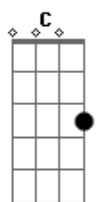

© ukulele-chords.com