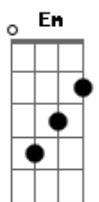

© ukulele-chords.com