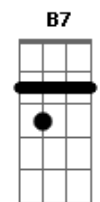

© ukulele-chords.com