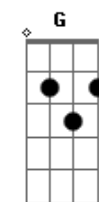

© ukulele-chords.com