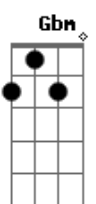

© ukulele-chords.com