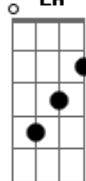

Billie Eilish - WILDFLOWER

tom:
Capotraste na 2ª casa
Intro: C7M Bm Em

[Primeira Parte]

C7M Bm
Things fall apart
Em
And time breaks your heart
I wasn't there but I know
C7M Bm
She was your girl
Em
You showed her the world
You fell out of love
D C7M
And you both let go

[Pré-Refrão]

Bm
She was cryin? in my shoulder
Em
All I could do was hold her
D
Only made us closer until July
C7M Bm
Now I know that you love me
Em
You don't need to remind me
I should put it all behind me, shouldn't I?

[Refrão]

C7M D
But I see her in the back of my mind
B7 Em D
All the time
C7M D
Like a fever, like I'm burning alive
B7 Em
Like a sign
D C7M
Did I cross the line?
Bm Em G
Hmm

[Segunda Parte]

C7M Bm
Well, good things don't last
Em
And life moves so fast
D
I'd never ask who was better
C7M Bm
'Cause she couldn't be

Em
More different from me
D C7M
Happy and free in leather

[Pré-Refrão]

Bm
And I know that you love me
Em
You don't need to remind me
Wanna put it all behind me, but baby

[Refrão]

C7M D
But I see her in the back of my mind
B7 Em D
All the time
C7M D
Like a fever, like I'm burning alive
B7 Em
Like a sign
D C7M
Did I cross the line?
D
(You say no one knows you so well)
B7
(But every time you touch me)
Em D
(I just wonder how she felt)
C7M D
(Valentine's Day, cryin? in the hotel)
B7
(I know you didn't mean to hurt me)
Em
(So I kept it to myself)

[Ponte]

And I wonder
C7M D
Do you see her in the back of your mind
B7 Em
In my eyes
(C7M D B7 Em D)

[Final]

C7M D
You say no one knows you so well
B7
But every time you touch me
Em D
I just wonder how she felt
C7M D
Valentine's Day, cryin? in the hotel
B7
I know you didn't mean to hurt me
So I kept it to myself

Acordes

© ukulele-chords.com

© ukulele-chords.com

Em

© ukulele-chords.com

© ukulele-chords.com

© ukulele-chords.com

© ukulele-chords.com

© ukulele-chords.com