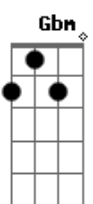

© ukulele-chords.com