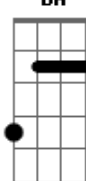

Billie Eilish - WILDFLOWER

tom:
Capotraste na 2ª casa
Intro: C7M Bm Em

[Primeira Parte]

C7M Bm
Things fall apart
Em
And time breaks your heart
I wasn't there but I know
C7M Bm
She was your girl
Em
You showed her the world
You fell out of love
D C7M
And you both let go

[Pré-Refrão]

Bm
She was cryin? in my shoulder
Em
All I could do was hold her
D
Only made us closer until July
C7M Bm
Now I know that you love me
Em
You don't need to remind me
I should put it all behind me, shouldn't I?

[Refrão]

C7M D
But I see her in the back of my mind
B7 Em D
All the time
C7M D
Like a fever, like I'm burning alive
B7 Em
Like a sign
D C7M
Did I cross the line?
Bm Em G
Hmm

[Segunda Parte]

C7M Bm
Well, good things don't last
Em
And life moves so fast
D
I'd never ask who was better
C7M Bm
'Cause she couldn't be

Em
More different from me
D C7M
Happy and free in leather

[Pré-Refrão]

Bm
And I know that you love me
Em
You don't need to remind me
Wanna put it all behind me, but baby

[Refrão]

C7M D
But I see her in the back of my mind
B7 Em D
All the time
C7M D
Like a fever, like I'm burning alive
B7 Em
Like a sign
D C7M
Did I cross the line?
D
(You say no one knows you so well)
B7
(But every time you touch me)
Em D
(I just wonder how she felt)
C7M D
(Valentine's Day, cryin? in the hotel)
B7
(I know you didn't mean to hurt me)
Em
(So I kept it to myself)

[Ponte]

And I wonder
C7M D
Do you see her in the back of your mind
B7 Em
In my eyes
(C7M D B7 Em D)

[Final]

C7M D
You say no one knows you so well
B7
But every time you touch me
Em D
I just wonder how she felt
C7M D
Valentine's Day, cryin? in the hotel
B7
I know you didn't mean to hurt me
So I kept it to myself

Acordes

© ukulele-chords.com

© ukulele-chords.com

© ukulele-chords.com

Bm

© ukulele-chords.com

© ukulele-chords.com

© ukulele-chords.com

© ukulele-chords.com