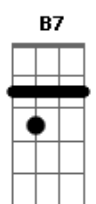

© ukulele-chords.com