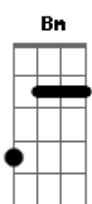

© ukulele-chords.com