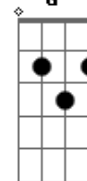

Billie Eilish - WILDFLOWER

tom:
Capotraste na 2ª casa
Intro: C7M Bm Em

[Primeira Parte]

C7M Bm
Things fall apart
Em
And time breaks your heart
I wasn't there but I know
C7M Bm
She was your girl
Em
You showed her the world
You fell out of love
D C7M
And you both let go

[Pré-Refrão]

Bm
She was cryin? in my shoulder
Em
All I could do was hold her
D
Only made us closer until July
C7M Bm
Now I know that you love me
Em
You don't need to remind me
I should put it all behind me, shouldn't I?

[Refrão]

C7M D
But I see her in the back of my mind
B7 Em D
All the time
C7M D
Like a fever, like I'm burning alive
B7 Em
Like a sign
D C7M
Did I cross the line?
Bm Em G
Hmm

[Segunda Parte]

C7M Bm
Well, good things don't last
Em
And life moves so fast
D
I'd never ask who was better
C7M Bm
'Cause she couldn't be

Em
More different from me
D C7M
Happy and free in leather

[Pré-Refrão]

Bm
And I know that you love me
Em
You don't need to remind me
Wanna put it all behind me, but baby

[Refrão]

C7M D
But I see her in the back of my mind
B7 Em D
All the time
C7M D
Like a fever, like I'm burning alive
B7 Em
Like a sign
D C7M
Did I cross the line?
D
(You say no one knows you so well)
B7
(But every time you touch me)
Em D
(I just wonder how she felt)
C7M D
(Valentine's Day, cryin? in the hotel)
B7
(I know you didn't mean to hurt me)
Em
(So I kept it to myself)

[Ponte]

And I wonder
C7M D
Do you see her in the back of your mind
B7 Em
In my eyes
(C7M D B7 Em D)

[Final]

C7M D
You say no one knows you so well
B7
But every time you touch me
Em D
I just wonder how she felt
C7M D
Valentine's Day, cryin? in the hotel
B7
I know you didn't mean to hurt me
So I kept it to myself

Acordes

© ukulele-chords.com

© ukulele-chords.com

© ukulele-chords.com

© ukulele-chords.com

© ukulele-chords.com

© ukulele-chords.com

G

© ukulele-chords.com