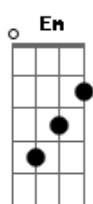

© ukulele-chords.com