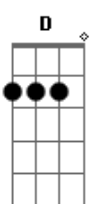

© ukulele-chords.com