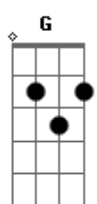

© ukulele-chords.com