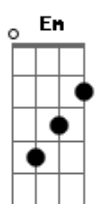

© ukulele-chords.com