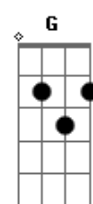

© ukulele-chords.com