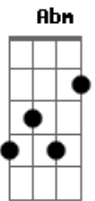

© ukulele-chords.com