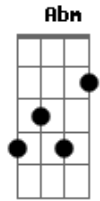

© ukulele-chords.com