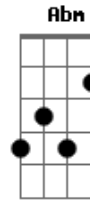

© ukulele-chords.com