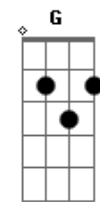

© ukulele-chords.com