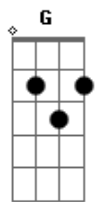

© ukulele-chords.com