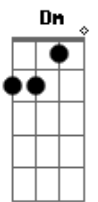

© ukulele-chords.com