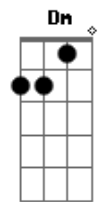

© ukulele-chords.com