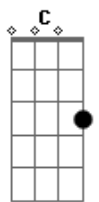

© ukulele-chords.com