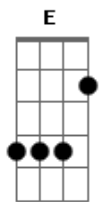

Billie Eilish - When The Party's Over

Tom: E

(forma dos acordes no tom de C)

Capostrate na 4ª casa

Intro: F

F Am C F
Don't you know I'm no good for you?
F Am C F
I've learnt to lose, you can't afford too
F Am C F
Tore my shirt to stop you bleeding
F Am C F
But nothing ever stops you leaving

F Am C F
Quiet when I'm coming home, I'm on my own
Dm Am C
I could lie and say I like it like that, like it like that
Dm Am C
I could lie and say I like it like that, like it like that

F Am C F
Don't you know too much already?
F Am C F
I'll only hurt you if you let me
F Am C F

Call me friend, but keep me closer
F Am C F
But call me when the party's over

G Am C F
Quiet when I'm coming home, I'm on my own
Dm Am C
I could lie and say I like it like that, like it like that
Dm Am C
I could lie and say I like it like that, like it like that

Dm Am C F
But nothing is better, sometimes
Dm Am C F
Once we have said our goodbyes
G F
Let's, let it go
F G F
Let me let you go

F Am C F
Quiet when I'm coming home, I'm on my own
Dm Am C
I could lie and say I like it like that, like it like that
Dm Am C
I could lie and say I like it like that, like it like that

Acordes

© ukulele-chords.com