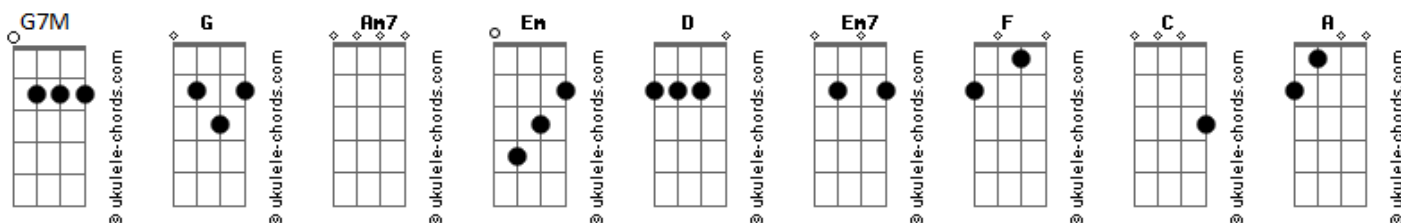

Billie Eilish - THE GREATEST

tom: [Primeira Parte]

G
I'm trying my best
To keep you satisfied
Let you get your rest
While I stayed up all night
[Pré-Refrão]

Am7
And you don't wanna know
Em G7M
How alone I've been
Am7
Let you come and go
Em D
Whatever state I'm in, ah
[Refrão]

Acordes

Cadd9

ukulele-chords.com

The diagram shows a 4x4 grid representing the ukulele fretboard. The top row has two open circles above the first and second strings. The second string has a solid black dot on the first fret. The third string has a solid black dot on the second fret. The fourth string is empty.