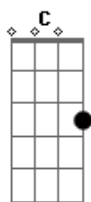

© ukulele-chords.com

© ukulele-chords.com