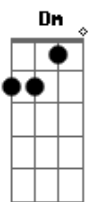

© ukulele-chords.com