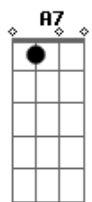

© ukulele-chords.com