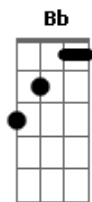

© ukulele-chords.com