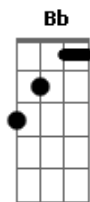

© ukulele-chords.com