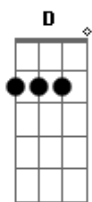

[Primeira Parte]

Dm Am
Breathe the air again
Am Bb
It's a beautiful day
Bb
I wish this moment would stay
C
With the earth
Am Dm
Some primal paradise
Dm Am
But there you go again
Am Bb
Saying everything ends
C
Saying you can't depend on anything
A7
Or anyone

[Refrão]

Dm F Bb
If the end of the world was near
F C Dm
Where would you choose to be?
Bb F C
If there was five more minutes
A
Of air
Bb
Would you panic and hide?
F
Or run for your life?
C Bb
Or stand here and spend it with me?
F C Dm
If we had five more minutes
Bb C Dm
Would I, could I make you happy?

[Segunda Parte]

Dm Am
And we would live again
Am Bb
In the simplest of ways
Bb
Living day after day
C Am Dm
Like some primal animals
Dm Am
We would love again
Am Bb

Under glorious suns
C
With the freedom that comes with the truth
(A7)

[Refrão]

Dm F Bb
If the end of the world was near
F C Dm
Where would you choose to be?
Bb F C
If there was five more minutes
A
Of air
Bb
Would you panic and hide?
F
Or run for your life?
C Bb
Or stand here and spend it with me?
F C Dm
If we had five more minutes
Bb C Dm
Would I, could I make you happy?

[Ponte]

Dm Am
So it finally came to pass
Am Bb
I saw the end of the world
Bb
Saw the madness unfold
C Am Dm
Like some primal burial
Am
And I looked back upon
Bb
Armageddon
Am Bb
And the moment of truth between you and me
(Am Bb Am Bb)

Oh Dm
If we had five more minutes
Bb C
Of air to breathe
F C Dm
And we cried all through it
Bb C
But you spend them with me
F C Dm
On our last few drags
Bb C
Of air we agree
Bb C Dm
I was, and you were, happy

Acordes