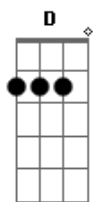

[Primeira Parte]

Dm Am
Breathe the air again
Am Bb
It's a beautiful day
Bb
I wish this moment would stay
C
With the earth
Am Dm
Some primal paradise
Dm Am
But there you go again
Am Bb
Saying everything ends
C
Saying you can't depend on anything
A7
Or anyone

[Refrão]

Dm F Bb
If the end of the world was near
F C Dm
Where would you choose to be?
Bb F C
If there was five more minutes
A
Of air
Bb
Would you panic and hide?
F
Or run for your life?
C Bb
Or stand here and spend it with me?
F C Dm
If we had five more minutes
Bb C Dm
Would I, could I make you happy?

[Segunda Parte]

Dm Am
And we would live again
Am Bb
In the simplest of ways
Bb
Living day after day
C Am Dm
Like some primal animals
Dm Am
We would love again
Am Bb

Under glorious suns
C
With the freedom that comes with the truth
(A7)

[Refrão]

Dm F Bb
If the end of the world was near
F C Dm
Where would you choose to be?
Bb F C
If there was five more minutes
A
Of air
Bb
Would you panic and hide?
F
Or run for your life?
C Bb
Or stand here and spend it with me?
F C Dm
If we had five more minutes
Bb C Dm
Would I, could I make you happy?

[Ponte]

Dm Am
So it finally came to pass
Am Bb
I saw the end of the world
Bb
Saw the madness unfold
C Am Dm
Like some primal burial
Am
And I looked back upon
Bb
Armageddon
Am Bb
And the moment of truth between you and me
(Am Bb Am Bb)

Oh Dm
If we had five more minutes
Bb C
Of air to breathe
F C Dm
And we cried all through it
Bb C
But you spend them with me
F C Dm
On our last few drags
Bb C
Of air we agree
Bb C Dm
I was, and you were, happy

Acordes