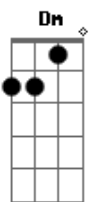

© ukulele-chords.com

© ukulele-chords.com