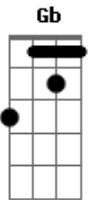

© ukulele-chords.com