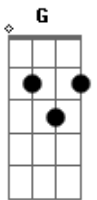

© ukulele-chords.com