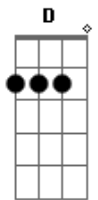

Billie Eilish - My Boy

Tom: D
Intro: Bm Gb G D Gb

Bm Gb
My boy's being sus he was shady enough
G D Gb
But now he's just a shadow
Bm Gb
My boy loves his friends like I love my split ends
G
And by that I mean he cuts em off

Em Bm
My boy, my boy, my boy
A D Gb
Don't love me like he promised
Em Bm
My boy, my boy, my boy
G Gb Bm
He ain't a man and sure as hell ain't honest

Bm Gb
My boy's being sus and he don't know how to cuss
G D Gb
He just sounds like he's tryna be his father
Bm Gb
My boy's an ugly crier but he's such a pretty liar
G A Bm
And by that I mean he said he'd "change"

Em Bm
My boy, my boy, my boy
A D Gb
Don't love me like he promised
Em Bm

My boy, my boy, my boy
G Gb Bm
He ain't a man and sure as hell ain't honest

Em Bm
My boy, my, my boy, my friends
G D Gb
I love, loved, I, I love, loved my split ends
Em Bm
My boy, my, my boy, my friends
G
I loved, loved, loved, loved
Gb
Loved, loved, loved, loved

Alright dude, go trip over a knife

Em Bm
My boy, my boy, my boy
A D Gb
Don't love me like he promised
Em Bm
My boy, my boy, my boy
G Gb Bm
He ain't a man and sure as hell ain't honest

Em Bm
You want me to be yours well then you gotta be mine
G Gb Bm
But if you want a good girl, then goodbye
Em Bm
You want me to be yours well then you gotta be mine
G Gb Bm
And if you want a good girl, then goodbye

Acordes

© ukulele-chords.com