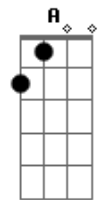

© ukulele-chords.com