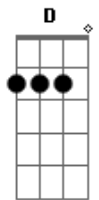

Billie Eilish - My Boy

Tom: D
Intro: Bm Gb G D Gb

Bm Gb
My boy's being sus he was shady enough
G D Gb
But now he's just a shadow
Bm Gb
My boy loves his friends like I love my split ends
G
And by that I mean he cuts em off

Em Bm
My boy, my boy, my boy
A D Gb
Don't love me like he promised
Em Bm
My boy, my boy, my boy
G Gb Bm
He ain't a man and sure as hell ain't honest

Bm Gb
My boy's being sus and he don't know how to cuss
G D Gb
He just sounds like he's tryna be his father
Bm Gb
My boy's an ugly crier but he's such a pretty liar
G A Bm
And by that I mean he said he'd "change"

Em Bm
My boy, my boy, my boy
A D Gb
Don't love me like he promised
Em Bm

My boy, my boy, my boy
G Gb Bm
He ain't a man and sure as hell ain't honest

Em Bm
My boy, my, my boy, my friends
G D Gb
I love, loved, I, I love, loved my split ends
Em Bm
My boy, my, my boy, my friends
G
I loved, loved, loved, loved
Gb
Loved, loved, loved, loved

Alright dude, go trip over a knife

Em Bm
My boy, my boy, my boy
A D Gb
Don't love me like he promised
Em Bm
My boy, my boy, my boy
G Gb Bm
He ain't a man and sure as hell ain't honest

Em Bm
You want me to be yours well then you gotta be mine
G Gb Bm
But if you want a good girl, then goodbye
Em Bm
You want me to be yours well then you gotta be mine
G Gb Bm
And if you want a good girl, then goodbye

Acordes

© ukulele-chords.com