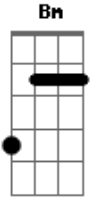

(**Bm C D Em**)
(**Bm C D Em**)

[Terceira Parte]

Em
Ooh
You wanted to keep it
Like somethin' you found
'Til you didn't need it
But you should've seen it
The way it went down
Wouldn't believe it
Wanna know what I told her
With her hand on my shoulder
You were so mediocre

Say you miss me

It's such a pity

We're both so pretty

Acordes

© ukulele-chords.com

© ukulele-chords.com

© ukulele-chords.com

© ukulele-chords.com