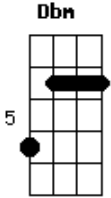

(**Bm C D Em**)
(**Bm C D Em**)

[Terceira Parte]

Em
Ooh
You wanted to keep it
Like somethin' you found
'Til you didn't need it
But you should've seen it
The way it went down
Wouldn't believe it
Wanna know what I told her
With her hand on my shoulder
You were so mediocre

Say you miss me

It's such a pity

We're both so pretty

Acordes

© ukulele-chords.com

© ukulele-chords.com

© ukulele-chords.com

© ukulele-chords.com