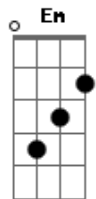

© ukulele-chords.com