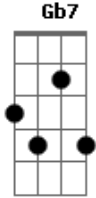

(**Bm C D Em**)
(**Bm C D Em**)

[Terceira Parte]

Em
Ooh
You wanted to keep it
Like somethin' you found
'Til you didn't need it
But you should've seen it
The way it went down
Wouldn't believe it
Wanna know what I told her
With her hand on my shoulder
You were so mediocre

Say you miss me

It's such a pity

We're both so pretty

Acordes

© ukulele-chords.com

© ukulele-chords.com

© ukulele-chords.com

© ukulele-chords.com