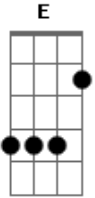

(**Bm C D Em**)
(**Bm C D Em**)

[Terceira Parte]

Em
Ooh
You wanted to keep it
Like somethin' you found
'Til you didn't need it
But you should've seen it
The way it went down
Wouldn't believe it
Wanna know what I told her
With her hand on my shoulder
You were so mediocre

Say you miss me

It's such a pity

We're both so pretty

Acordes

© ukulele-chords.com

© ukulele-chords.com

© ukulele-chords.com

© ukulele-chords.com