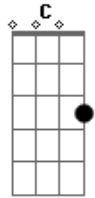

© ukulele-chords.com