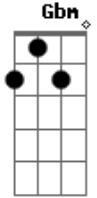

© ukulele-chords.com