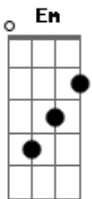

© ukulele-chords.com