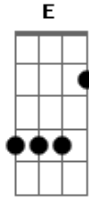

Billie Eilish - L'AMOUR DE MA VIE

tom: [Refrão]

A
Bm7 I wish you the best
 E
 For the rest of your life
 A
 Felt sorry for you when
 Dbm7 Gb7
 I looked in your eyes
 Bm7
 But I need to confess
 E
 I told you a lie
 A Dbm7 Gbm7
 I said you
 Bm7 E
 You
 A Dbm7 Gbm7
 Were the love of my life
 Bm7 E
 A E A
 The love of my life

[Terceira Parte]

Em
 Ooh
 You wanted to keep it
 G C
 Like somethin' you found
 D Em
 'Til you didn't need it
 But you should've seen it
 G C
 The way it went down
 D Em
 Wouldn't believe it
 Em
 Wanna know what I told her
 G C
 With her hand on my shoulder
 D Em
 You were so mediocre

Miss me

Say you miss me

It's such a pity

We're both so pretty

Acordes

© ukulele-chords.com

© ukulele-chords.com

© ukulele-chords.com