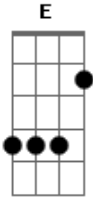

Billie Eilish - L'AMOUR DE MA VIE

tom: [Refrão]

A
Bm7 I wish you the best
 E
 For the rest of your life
 A
 Felt sorry for you when
 Dbm7 Gb7
 I looked in your eyes
 Bm7
 But I need to confess
 E
 I told you a lie
 A Dbm7 Gbm7

Bm7 E
 I said you
 A Dbm7 Gbm7
 You
 Bm7 E
 Were the love of my life
 A E A
 The love of my life

[Primeira Parte]

A E Gbm7
 Did I break your heart?
 Bm7 E
 Did I waste your time?
 A Dbm7 Gbm7
 I tried to be there for you
 Bm7 E A Dbm7
 Then you tried to break mine

(Bm C D Em)
 (Bm C D Em)

[Terceira Parte]

Em
 Ooh
 You wanted to keep it
 G C
 Like somethin' you found
 D Em
 'Til you didn't need it
 But you should've seen it
 G C
 The way it went down
 D Em
 Wouldn't believe it
 Em
 Wanna know what I told her
 G C
 With her hand on my shoulder
 D Em
 You were so mediocre

Say you miss me

It's such a pity

We're both so pretty

Acordes

© ukulele-chords.com

© ukulele-chords.com

© ukulele-chords.com

© ukulele-chords.com