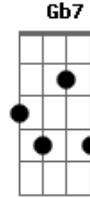

© ukulele-chords.com