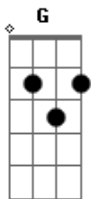

© ukulele-chords.com