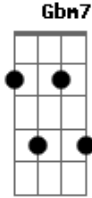

© ukulele-chords.com