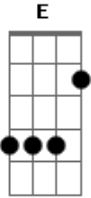

© ukulele-chords.com