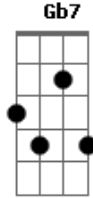

Bm7 E
 I said you
 A Dbm7 Gbm7
 You
 Bm7 E
 Were the love of my life
 A E A
 The love of my life

[Primeira Parte]

A E Gbm7
 Did I break your heart?
 Bm7 E
 Did I waste your time?
 A Dbm7 Gbm7
 I tried to be there for you
 Bm7 E A Dbm7
 Then you tried to break mine

(Bm C D Em)
 (Bm C D Em)

[Terceira Parte]

Em
 Ooh
 You wanted to keep it
 G C
 Like somethin' you found
 D Em
 'Til you didn't need it
 But you should've seen it
 G C
 The way it went down
 D Em
 Wouldn't believe it
 Em
 Wanna know what I told her
 G C
 With her hand on my shoulder
 D Em
 You were so mediocre

Say you miss me

It's such a pity

We're both so pretty

Acordes

© ukulele-chords.com

© ukulele-chords.com

© ukulele-chords.com

© ukulele-chords.com