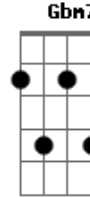

© ukulele-chords.com