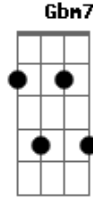

© ukulele-chords.com