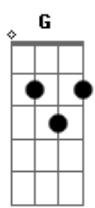

© ukulele-chords.com