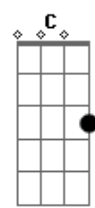

© ukulele-chords.com