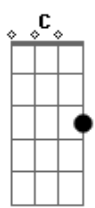

© ukulele-chords.com