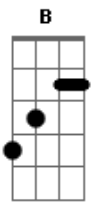

© ukulele-chords.com