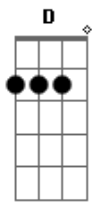

Billie Eilish - I Don't Wanna Be You Anymore

Tom: C

Intro: C7M G7M Am G7M

C7M

Don't be that way

G7M

Fall apart twice a day

Am

G7M

I just wish you could feel what you say

C7M

Show, never tell

G7M

But i know you too well

Am

D

D

D

Kind of mood that you wish you could sell

C7M

If teardrops could be bottled

G7M

There'd be swimming pools filled by models

Am

B

Told "that tight dress is what makes you a whore"

C7M

If "i love you" was a promise

G7M

Would you break it, if you're honest

Am

D

D

D

Tell the mirror what you know she's heard before

C7M

B

Em

idontwannabeyouanymore

C7M

Hands getting cold

G7M

Losing feeling's getting old

Am

G7M

Was i made from a broken mold?

C7M

Hurt, i can't shake

G7M

We've made every mistake

Am

D

D

D

Only you know the way that i break

C7M

If teardrops could be bottled

G7M

There'd be swimming pools filled by models

Am

B

Told "that tight dress is what makes you a whore"

C7M

If "i love you" was a promise

G7M

Would you break it, if you're honest

Am

D

Tell the mirror what you know she's heard before

C7M

B

idontwannabeyou

C7M

B

idontwannabeyou

C7M

B

Em

Idontwannabeyou... anymore

Acordes