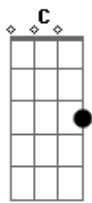

© ukulele-chords.com