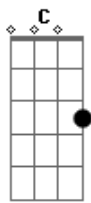

© ukulele-chords.com