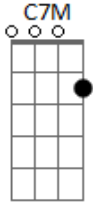

© ukulele-chords.com

© ukulele-chords.com