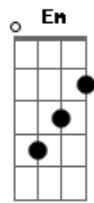

© ukulele-chords.com