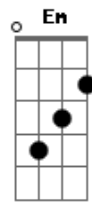

© ukulele-chords.com