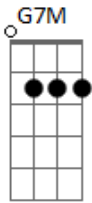

© ukulele-chords.com