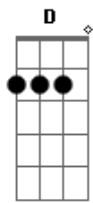

Billie Eilish - I Don't Wanna Be You Anymore

Tom: C

Intro: C7M G7M Am G7M

C7M

Don't be that way

G7M

Fall apart twice a day

Am

G7M

I just wish you could feel what you say

C7M

Show, never tell

G7M

But i know you too well

Am

D

D

D

Kind of mood that you wish you could sell

C7M

If teardrops could be bottled

G7M

There'd be swimming pools filled by models

Am

B

Told "that tight dress is what makes you a whore"

C7M

If "i love you" was a promise

G7M

Would you break it, if you're honest

Am

D

D

D

Tell the mirror what you know she's heard before

C7M

B

Em

idontwannabeyouanymore

C7M

Hands getting cold

G7M

Losing feeling's getting old

Am

G7M

Was i made from a broken mold?

C7M

Hurt, i can't shake

G7M

We've made every mistake

Am

D

D

D

Only you know the way that i break

C7M

If teardrops could be bottled

G7M

There'd be swimming pools filled by models

Am

B

Told "that tight dress is what makes you a whore"

C7M

If "i love you" was a promise

G7M

Would you break it, if you're honest

Am

D

Tell the mirror what you know she's heard before

C7M

B

idontwannabeyou

C7M

B

idontwannabeyou

C7M

B

Em

Idontwannabeyou... anymore

Acordes