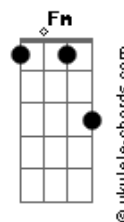

Billie Eilish - Happier Than Ever

tom:
C

Intro: G G7

[Primeira Parte]

C
When I'm away from you
E7
I'm happier than ever
Am
Wish I could explain it better
Dm G7
I wish it wasn't true

C
Give me a day or two
E7
To think of something clever
Am
To write myself a letter
Dm G7
To tell me what to do

(C C)

C C
Do you read my interviews?
E7
Or do you skip my avenue?
Am
When you said you were passing through
Dm
Was I even on your way?

C C
I knew when I asked you to
E7
Be cool about what I was telling you
Am
You'd do the opposite of what you said you'd do
Dm
And I'd end up more afraid

E7
Don't say it isn't fair
You clearly weren't aware that
Am C D
You made me miserable
Dm G
So if you really wanna know

C
When I'm away from you
E7
I'm happier than ever
Am
Wish I could explain it better
Dm G7
I wish it wasn't true

Acordes

(C C C C)
(C E7 Am F Fm)

[Segunda Parte]

C E7 Am
You call me again, drunk in your Benz
F Fm C
Driving home under the influence
E7 Am
You scared me to death, but I'm wasting my breath
F Fm
'Cause you only listen to your fucking friends

C E7
I don't relate to you
Am F
I don't relate to you, no
C E7
'Cause I'd never treat me this shitty
Am F
You made me hate this city

[Ponte]

C E7
And I don't talk shit about you on the internet
Am F
Never told anyone anything bad
C E7
'Cause that shit's embarrassing, you were my everything
Am F
And all that you did was make me fucking sad

C E7
So don't waste the time I don't have
Am F
And don't try to make me feel bad

C E7
I could talk about every time that you showed up on time
Am F
But I'd have an empty line 'cause you never did
C E7
Never paid any mind to my mother or friends, so I
Am F
Shut 'em all out for you 'cause I was a kid

C E7
You ruined everything good
Am F
Always said you were misunderstood
C E7
Made all my moments your own
Am F
Just fucking leave me alone

[Final] C E7 Am F
C E7 Am F
C E7 Am F
C E7 Am F Fm C