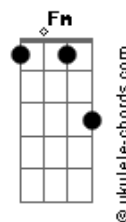

Billie Eilish - Happier Than Ever

tom:
C

Intro: G G7

[Primeira Parte]

C
When I'm away from you
E7
I'm happier than ever
Am
Wish I could explain it better
Dm G7
I wish it wasn't true

C
Give me a day or two
E7
To think of something clever
Am
To write myself a letter
Dm G7
To tell me what to do

(C C)

C C
Do you read my interviews?
E7
Or do you skip my avenue?
Am
When you said you were passing through
Dm
Was I even on your way?

C C
I knew when I asked you to
E7
Be cool about what I was telling you
Am
You'd do the opposite of what you said you'd do
Dm
And I'd end up more afraid

E7
Don't say it isn't fair
You clearly weren't aware that
Am C D
You made me miserable
Dm G
So if you really wanna know

C
When I'm away from you
E7
I'm happier than ever
Am
Wish I could explain it better
Dm G7
I wish it wasn't true

Acordes

(C C C C)
(C E7 Am F Fm)

[Segunda Parte]

C E7 Am
You call me again, drunk in your Benz
F Fm C
Driving home under the influence
E7 Am
You scared me to death, but I'm wasting my breath
F Fm
'Cause you only listen to your fucking friends

C E7
I don't relate to you
Am F
I don't relate to you, no
C E7
'Cause I'd never treat me this shitty
Am F
You made me hate this city

[Ponte]

C E7
And I don't talk shit about you on the internet
Am F
Never told anyone anything bad
C E7
'Cause that shit's embarrassing, you were my everything
Am F
And all that you did was make me fucking sad

C E7
So don't waste the time I don't have
Am F
And don't try to make me feel bad

C E7
I could talk about every time that you showed up on time
Am F
But I'd have an empty line 'cause you never did
C E7
Never paid any mind to my mother or friends, so I
Am F
Shut 'em all out for you 'cause I was a kid

C E7
You ruined everything good
Am F
Always said you were misunderstood
C E7
Made all my moments your own
Am F
Just fucking leave me alone

[Final] C E7 Am F
C E7 Am F
C E7 Am F
C E7 Am F Fm C