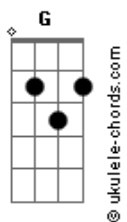

Billie Eilish - Happier Than Ever

tom:
C

Intro: G G7

[Primeira Parte]

C
When I'm away from you
E7
I'm happier than ever
Am
Wish I could explain it better
Dm G7
I wish it wasn't true

C
Give me a day or two
E7
To think of something clever
Am
To write myself a letter
Dm G7
To tell me what to do

(C C)

C C
Do you read my interviews?
E7
Or do you skip my avenue?
Am
When you said you were passing through
Dm
Was I even on your way?

C C
I knew when I asked you to
E7
Be cool about what I was telling you
Am
You'd do the opposite of what you said you'd do
Dm
And I'd end up more afraid

E7
Don't say it isn't fair
You clearly weren't aware that
Am C D
You made me miserable
Dm G
So if you really wanna know

C
When I'm away from you
E7
I'm happier than ever
Am
Wish I could explain it better
Dm G7
I wish it wasn't true

Acordes

(C C C C)
(C E7 Am F Fm)

[Segunda Parte]

C E7 Am
You call me again, drunk in your Benz
F Fm C
Driving home under the influence
E7 Am
You scared me to death, but I'm wasting my breath
F Fm
'Cause you only listen to your fucking friends

C E7
I don't relate to you
Am F
I don't relate to you, no
C E7
'Cause I'd never treat me this shitty
Am F
You made me hate this city

[Ponte]

C E7
And I don't talk shit about you on the internet
Am F
Never told anyone anything bad
C E7
'Cause that shit's embarrassing, you were my everything
Am F
And all that you did was make me fucking sad

C E7
So don't waste the time I don't have
Am F
And don't try to make me feel bad

C E7
I could talk about every time that you showed up on time
Am F
But I'd have an empty line 'cause you never did
C E7
Never paid any mind to my mother or friends, so I
Am F
Shut 'em all out for you 'cause I was a kid

C E7
You ruined everything good
Am F
Always said you were misunderstood
C E7
Made all my moments your own
Am F
Just fucking leave me alone

[Final] C E7 Am F
C E7 Am F
C E7 Am F
C E7 Am F Fm C