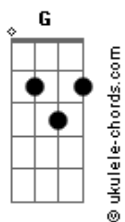

Billie Eilish - Happier Than Ever

tom:
C

Intro: G G7

[Primeira Parte]

C
When I'm away from you
E7
I'm happier than ever
Am
Wish I could explain it better
Dm G7
I wish it wasn't true

C
Give me a day or two
E7
To think of something clever
Am
To write myself a letter
Dm G7
To tell me what to do

(C C)

C C
Do you read my interviews?
E7
Or do you skip my avenue?
Am
When you said you were passing through
Dm
Was I even on your way?

C C
I knew when I asked you to
E7
Be cool about what I was telling you
Am
You'd do the opposite of what you said you'd do
Dm
And I'd end up more afraid

E7
Don't say it isn't fair
You clearly weren't aware that
Am C D
You made me miserable
Dm G
So if you really wanna know

C
When I'm away from you
E7
I'm happier than ever
Am
Wish I could explain it better
Dm G7
I wish it wasn't true

Acordes

(C C C C)
(C E7 Am F Fm)

[Segunda Parte]

C E7 Am
You call me again, drunk in your Benz
F Fm C
Driving home under the influence
E7 Am
You scared me to death, but I'm wasting my breath
F Fm
'Cause you only listen to your fucking friends

C E7
I don't relate to you
Am F
I don't relate to you, no
C E7
'Cause I'd never treat me this shitty
Am F
You made me hate this city

[Ponte]

C E7
And I don't talk shit about you on the internet
Am F
Never told anyone anything bad
C E7
'Cause that shit's embarrassing, you were my everything
Am F
And all that you did was make me fucking sad

C E7
So don't waste the time I don't have
Am F
And don't try to make me feel bad

C E7
I could talk about every time that you showed up on time
Am F
But I'd have an empty line 'cause you never did
C E7
Never paid any mind to my mother or friends, so I
Am F
Shut 'em all out for you 'cause I was a kid

C E7
You ruined everything good
Am F
Always said you were misunderstood
C E7
Made all my moments your own
Am F
Just fucking leave me alone

[Final] C E7 Am F
C E7 Am F
C E7 Am F
C E7 Am F Fm C