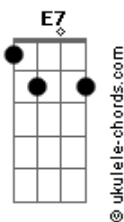

Billie Eilish - Happier Than Ever

tom:
C

Intro: G G7

[Primeira Parte]

C
When I'm away from you
E7
I'm happier than ever
Am7
Wish I could explain it better
Dm7 G7
I wish it wasn't true

C
Give me a day or two
E7
To think of something clever
Am7
To write myself a letter
Dm7 G7
To tell me what to do

(C C)

C C
Do you read my interviews?
E7
Or do you skip my avenue?
Am7
When you said you were passing through
Dm7
Was I even on your way?

C C
I knew when I asked you to
E7
Be cool about what I was telling you
Am7
You'd do the opposite of what you said you'd do
Dm7
And I'd end up more afraid

E7
Don't say it isn't fair
You clearly weren't aware that
Am7 C D
You made me miserable
Dm7 G
So if you really wanna know

C
When I'm away from you
E7
I'm happier than ever
Am7
Wish I could explain it better
Dm7 G7
I wish it wasn't true

Acordes

(C C C C)
(C E7 Am F Fm)

[Segunda Parte]

C E7 Am
You call me again, drunk in your Benz
F Fm C
Driving home under the influence
E7 Am
You scared me to death, but I'm wasting my breath
F Fm
'Cause you only listen to your fucking friends

C E7
I don't relate to you
Am F
I don't relate to you, no
C E7
'Cause I'd never treat me this shitty
Am F
You made me hate this city

[Ponte]

C E7
And I don't talk shit about you on the internet
Am F
Never told anyone anything bad
C E7
'Cause that shit's embarrassing, you were my everything
Am F
And all that you did was make me fucking sad

C E7
So don't waste the time I don't have
Am F
And don't try to make me feel bad

C E7
I could talk about every time that you showed up on time
Am F
But I'd have an empty line 'cause you never did
C E7
Never paid any mind to my mother or friends, so I
Am F
Shut 'em all out for you 'cause I was a kid

C E7
You ruined everything good
Am F
Always said you were misunderstood
C E7
Made all my moments your own
Am F
Just fucking leave me alone

[Final] C E7 Am F
C E7 Am F
C E7 Am F
C E7 Am F Fm C