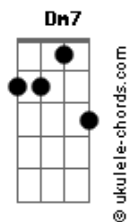

Billie Eilish - Happier Than Ever

tom:
C

Intro: G G7

[Primeira Parte]

C
When I'm away from you
E7
I'm happier than ever
Am7
Wish I could explain it better
Dm7 G7
I wish it wasn't true

C
Give me a day or two
E7
To think of something clever
Am7
To write myself a letter
Dm7 G7
To tell me what to do

(C C)

C C
Do you read my interviews?
E7
Or do you skip my avenue?
Am7
When you said you were passing through
Dm7
Was I even on your way?

C C
I knew when I asked you to
E7
Be cool about what I was telling you
Am7
You'd do the opposite of what you said you'd do
Dm7
And I'd end up more afraid

E7
Don't say it isn't fair
You clearly weren't aware that
Am7 C D
You made me miserable
Dm7 G
So if you really wanna know

C
When I'm away from you
E7
I'm happier than ever
Am7
Wish I could explain it better
Dm7 G7
I wish it wasn't true

Acordes

(C C C C)
(C E7 Am F Fm)

[Segunda Parte]

C E7 Am
You call me again, drunk in your Benz
F Fm C
Driving home under the influence
E7 Am
You scared me to death, but I'm wasting my breath
F Fm
'Cause you only listen to your fucking friends

C E7
I don't relate to you
Am F
I don't relate to you, no
C E7
'Cause I'd never treat me this shitty
Am F
You made me hate this city

[Ponte]

C E7
And I don't talk shit about you on the internet
Am F
Never told anyone anything bad
C E7
'Cause that shit's embarrassing, you were my everything
Am F
And all that you did was make me fucking sad

C E7
So don't waste the time I don't have
Am F
And don't try to make me feel bad

C E7
I could talk about every time that you showed up on time
Am F
But I'd have an empty line 'cause you never did
C E7
Never paid any mind to my mother or friends, so I
Am F
Shut 'em all out for you 'cause I was a kid

C E7
You ruined everything good
Am F
Always said you were misunderstood
C E7
Made all my moments your own
Am F
Just fucking leave me alone

[Final] C E7 Am F
C E7 Am F
C E7 Am F
C E7 Am F Fm C