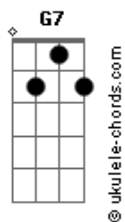

Billie Eilish - Happier Than Ever

tom:
C

Intro: G G7

[Primeira Parte]

C
When I'm away from you
E7
I'm happier than ever
Am7
Wish I could explain it better
Dm7 G7
I wish it wasn't true

C
Give me a day or two
E7
To think of something clever
Am7
To write myself a letter
Dm7 G7
To tell me what to do

(C C)

C C
Do you read my interviews?
E7
Or do you skip my avenue?
Am7
When you said you were passing through
Dm7
Was I even on your way?

C C
I knew when I asked you to
E7
Be cool about what I was telling you
Am7
You'd do the opposite of what you said you'd do
Dm7
And I'd end up more afraid

E7
Don't say it isn't fair
You clearly weren't aware that
Am7 C D
You made me miserable
Dm7 G
So if you really wanna know

C
When I'm away from you
E7
I'm happier than ever
Am7
Wish I could explain it better
Dm7 G7
I wish it wasn't true

Acordes

(C C C C)
(C E7 Am F Fm)

[Segunda Parte]

C E7 Am
You call me again, drunk in your Benz
F Fm C
Driving home under the influence
E7 Am
You scared me to death, but I'm wasting my breath
F Fm
'Cause you only listen to your fucking friends

C E7
I don't relate to you
Am F
I don't relate to you, no
C E7
'Cause I'd never treat me this shitty
Am F
You made me hate this city

[Ponte]

C E7
And I don't talk shit about you on the internet
Am F
Never told anyone anything bad
C E7
'Cause that shit's embarrassing, you were my everything
Am F
And all that you did was make me fucking sad

C E7
So don't waste the time I don't have
Am F
And don't try to make me feel bad

C E7
I could talk about every time that you showed up on time
Am F
But I'd have an empty line 'cause you never did
C E7
Never paid any mind to my mother or friends, so I
Am F
Shut 'em all out for you 'cause I was a kid

C E7
You ruined everything good
Am F
Always said you were misunderstood
C E7
Made all my moments your own
Am F
Just fucking leave me alone

[Final] C E7 Am F
C E7 Am F
C E7 Am F
C E7 Am F Fm C