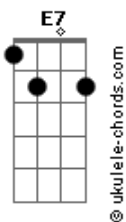

Billie Eilish - Happier Than Ever

tom:
C

Intro: G G7

[Primeira Parte]

C
When I'm away from you
E7
I'm happier than ever
Am7
Wish I could explain it better
Dm7 G7
I wish it wasn't true

C
Give me a day or two
E7
To think of something clever
Am7
To write myself a letter
Dm7 G7
To tell me what to do

(C C)

C C
Do you read my interviews?
E7
Or do you skip my avenue?
Am7
When you said you were passing through
Dm7
Was I even on your way?

C C
I knew when I asked you to
E7
Be cool about what I was telling you
Am7
You'd do the opposite of what you said you'd do
Dm7
And I'd end up more afraid

E7
Don't say it isn't fair
You clearly weren't aware that
Am7 C D
You made me miserable
Dm7 G
So if you really wanna know

C
When I'm away from you
E7
I'm happier than ever
Am7
Wish I could explain it better
Dm7 G7
I wish it wasn't true

Acordes

(C C C C)
(C E7 Am F Fm)

[Segunda Parte]

C E7 Am
You call me again, drunk in your Benz
F Fm C
Driving home under the influence
E7 Am
You scared me to death, but I'm wasting my breath
F Fm
'Cause you only listen to your fucking friends

C E7
I don't relate to you
Am F
I don't relate to you, no
C E7
'Cause I'd never treat me this shitty
Am F
You made me hate this city

[Ponte]

C E7
And I don't talk shit about you on the internet
Am F
Never told anyone anything bad
C E7
'Cause that shit's embarrassing, you were my everything
Am F
And all that you did was make me fucking sad

C E7
So don't waste the time I don't have
Am F
And don't try to make me feel bad

C E7
I could talk about every time that you showed up on time
Am F
But I'd have an empty line 'cause you never did
C E7
Never paid any mind to my mother or friends, so I
Am F
Shut 'em all out for you 'cause I was a kid

C E7
You ruined everything good
Am F
Always said you were misunderstood
C E7
Made all my moments your own
Am F
Just fucking leave me alone

[Final] C E7 Am F
C E7 Am F
C E7 Am F
C E7 Am F Fm C