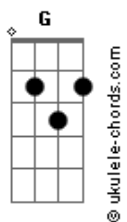

Billie Eilish - Happier Than Ever

tom:
C

Intro: G G7

[Primeira Parte]

C
When I'm away from you
E7
I'm happier than ever
Am7
Wish I could explain it better
Dm7 G7
I wish it wasn't true

C
Give me a day or two
E7
To think of something clever
Am7
To write myself a letter
Dm7 G7
To tell me what to do

(C C)

C C
Do you read my interviews?
E7
Or do you skip my avenue?
Am7
When you said you were passing through
Dm7
Was I even on your way?

C C
I knew when I asked you to
E7
Be cool about what I was telling you
Am7
You'd do the opposite of what you said you'd do
Dm7
And I'd end up more afraid

E7
Don't say it isn't fair
You clearly weren't aware that
Am7 C D
You made me miserable
Dm7 G
So if you really wanna know

C
When I'm away from you
E7
I'm happier than ever
Am7
Wish I could explain it better
Dm7 G7
I wish it wasn't true

Acordes

(C C C C)
(C E7 Am F Fm)

[Segunda Parte]

C E7 Am
You call me again, drunk in your Benz
F Fm C
Driving home under the influence
E7 Am
You scared me to death, but I'm wasting my breath
F Fm
'Cause you only listen to your fucking friends

C E7
I don't relate to you
Am F
I don't relate to you, no
C E7
'Cause I'd never treat me this shitty
Am F
You made me hate this city

[Ponte]

C E7
And I don't talk shit about you on the internet
Am F
Never told anyone anything bad
C E7
'Cause that shit's embarrassing, you were my everything
Am F
And all that you did was make me fucking sad

C E7
So don't waste the time I don't have
Am F
And don't try to make me feel bad

C E7
I could talk about every time that you showed up on time
Am F
But I'd have an empty line 'cause you never did
C E7
Never paid any mind to my mother or friends, so I
Am F
Shut 'em all out for you 'cause I was a kid

C E7
You ruined everything good
Am F
Always said you were misunderstood
C E7
Made all my moments your own
Am F
Just fucking leave me alone

[Final] C E7 Am F
C E7 Am F
C E7 Am F
C E7 Am F Fm C