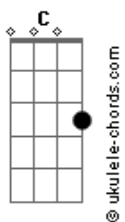

Billie Eilish - Happier Than Ever

tom:
C

Intro: G G7

[Primeira Parte]

C
When I'm away from you
E7
I'm happier than ever
Am7
Wish I could explain it better
Dm7 G7
I wish it wasn't true

C
Give me a day or two
E7
To think of something clever
Am7
To write myself a letter
Dm7 G7
To tell me what to do

(C C)

C C
Do you read my interviews?
E7
Or do you skip my avenue?
Am7
When you said you were passing through
Dm7
Was I even on your way?

C C
I knew when I asked you to
E7
Be cool about what I was telling you
Am7
You'd do the opposite of what you said you'd do
Dm7
And I'd end up more afraid

E7
Don't say it isn't fair
You clearly weren't aware that
Am7 C D
You made me miserable
Dm7 G
So if you really wanna know

C
When I'm away from you
E7
I'm happier than ever
Am7
Wish I could explain it better
Dm7 G7
I wish it wasn't true

Acordes

(C C C C)
(C E7 Am F Fm)

[Segunda Parte]

C E7 Am
You call me again, drunk in your Benz
F Fm C
Driving home under the influence
E7 Am
You scared me to death, but I'm wasting my breath
F Fm
'Cause you only listen to your fucking friends

C E7
I don't relate to you
Am F
I don't relate to you, no
C E7
'Cause I'd never treat me this shitty
Am F
You made me hate this city

[Ponte]

C E7
And I don't talk shit about you on the internet
Am F
Never told anyone anything bad
C E7
'Cause that shit's embarrassing, you were my everything
Am F
And all that you did was make me fucking sad

C E7
So don't waste the time I don't have
Am F
And don't try to make me feel bad

C E7
I could talk about every time that you showed up on time
Am F
But I'd have an empty line 'cause you never did
C E7
Never paid any mind to my mother or friends, so I
Am F
Shut 'em all out for you 'cause I was a kid

C E7
You ruined everything good
Am F
Always said you were misunderstood
C E7
Made all my moments your own
Am F
Just fucking leave me alone

[Final] C E7 Am F
C E7 Am F
C E7 Am F
C E7 Am F Fm C