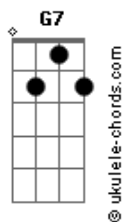

Billie Eilish - Happier Than Ever

tom:
C

Intro: G G7

[Primeira Parte]

C
When I'm away from you
E7
I'm happier than ever
Am7
Wish I could explain it better
Dm7 G7
I wish it wasn't true

C
Give me a day or two
E7
To think of something clever
Am7
To write myself a letter
Dm7 G7
To tell me what to do

(C C)

C C
Do you read my interviews?
E7
Or do you skip my avenue?
Am7
When you said you were passing through
Dm7
Was I even on your way?

C C
I knew when I asked you to
E7
Be cool about what I was telling you
Am7
You'd do the opposite of what you said you'd do
Dm7
And I'd end up more afraid

E7
Don't say it isn't fair
You clearly weren't aware that
Am7 C D
You made me miserable
Dm7 G
So if you really wanna know

C
When I'm away from you
E7
I'm happier than ever
Am7
Wish I could explain it better
Dm7 G7
I wish it wasn't true

Acordes

(C C C C)
(C E7 Am F Fm)

[Segunda Parte]

C E7 Am
You call me again, drunk in your Benz
F Fm C
Driving home under the influence
E7 Am
You scared me to death, but I'm wasting my breath
F Fm
'Cause you only listen to your fucking friends

C E7
I don't relate to you
Am F
I don't relate to you, no
C E7
'Cause I'd never treat me this shitty
Am F
You made me hate this city

[Ponte]

C E7
And I don't talk shit about you on the internet
Am F
Never told anyone anything bad
C E7
'Cause that shit's embarrassing, you were my everything
Am F
And all that you did was make me fucking sad

C E7
So don't waste the time I don't have
Am F
And don't try to make me feel bad

C E7
I could talk about every time that you showed up on time
Am F
But I'd have an empty line 'cause you never did
C E7
Never paid any mind to my mother or friends, so I
Am F
Shut 'em all out for you 'cause I was a kid

C E7
You ruined everything good
Am F
Always said you were misunderstood
C E7
Made all my moments your own
Am F
Just fucking leave me alone

[Final] C E7 Am F
C E7 Am F
C E7 Am F
C E7 Am F Fm C