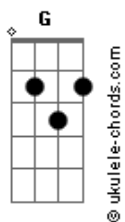

Billie Eilish - Happier Than Ever

tom:
C

Intro: G G7

[Primeira Parte]

C
When I'm away from you
E7
I'm happier than ever
Am7
Wish I could explain it better
Dm7 G7
I wish it wasn't true

C
Give me a day or two
E7
To think of something clever
Am7
To write myself a letter
Dm7 G7
To tell me what to do

(C C)

C C
Do you read my interviews?
E7
Or do you skip my avenue?
Am7
When you said you were passing through
Dm7
Was I even on your way?

C C
I knew when I asked you to
E7
Be cool about what I was telling you
Am7
You'd do the opposite of what you said you'd do
Dm7
And I'd end up more afraid

E7
Don't say it isn't fair
You clearly weren't aware that
Am7 C D
You made me miserable
Dm7 G
So if you really wanna know

C
When I'm away from you
E7
I'm happier than ever
Am7
Wish I could explain it better
Dm7 G7
I wish it wasn't true

Acordes

(C C C C)
(C E7 Am F Fm)

[Segunda Parte]

C E7 Am
You call me again, drunk in your Benz
F Fm C
Driving home under the influence
E7 Am
You scared me to death, but I'm wasting my breath
F Fm
'Cause you only listen to your fucking friends

C E7
I don't relate to you
Am F
I don't relate to you, no
C E7
'Cause I'd never treat me this shitty
Am F
You made me hate this city

[Ponte]

C E7
And I don't talk shit about you on the internet
Am F
Never told anyone anything bad
C E7
'Cause that shit's embarrassing, you were my everything
Am F
And all that you did was make me fucking sad

C E7
So don't waste the time I don't have
Am F
And don't try to make me feel bad

C E7
I could talk about every time that you showed up on time
Am F
But I'd have an empty line 'cause you never did
C E7
Never paid any mind to my mother or friends, so I
Am F
Shut 'em all out for you 'cause I was a kid

C E7
You ruined everything good
Am F
Always said you were misunderstood
C E7
Made all my moments your own
Am F
Just fucking leave me alone

[Final] C E7 Am F
C E7 Am F
C E7 Am F
C E7 Am F Fm C