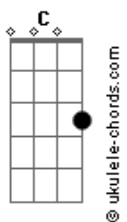

Billie Eilish - Happier Than Ever

tom:
C

Intro: G G7

[Primeira Parte]

C
When I'm away from you
E7
I'm happier than ever
Am7
Wish I could explain it better
Dm7 G7
I wish it wasn't true

C
Give me a day or two
E7
To think of something clever
Am7
To write myself a letter
Dm7 G7
To tell me what to do

(C C)

C C
Do you read my interviews?
E7
Or do you skip my avenue?
Am7
When you said you were passing through
Dm7
Was I even on your way?

C C
I knew when I asked you to
E7
Be cool about what I was telling you
Am7
You'd do the opposite of what you said you'd do
Dm7
And I'd end up more afraid

E7
Don't say it isn't fair
You clearly weren't aware that
Am7 C D
You made me miserable
Dm7 G
So if you really wanna know

C
When I'm away from you
E7
I'm happier than ever
Am7
Wish I could explain it better
Dm7 G7
I wish it wasn't true

Acordes

(C C C C)
(C E7 Am F Fm)

[Segunda Parte]

C E7 Am
You call me again, drunk in your Benz
F Fm C
Driving home under the influence
E7 Am
You scared me to death, but I'm wasting my breath
F Fm
'Cause you only listen to your fucking friends

C E7
I don't relate to you
Am F
I don't relate to you, no
C E7
'Cause I'd never treat me this shitty
Am F
You made me hate this city

[Ponte]

C E7
And I don't talk shit about you on the internet
Am F
Never told anyone anything bad
C E7
'Cause that shit's embarrassing, you were my everything
Am F
And all that you did was make me fucking sad

C E7
So don't waste the time I don't have
Am F
And don't try to make me feel bad

C E7
I could talk about every time that you showed up on time
Am F
But I'd have an empty line 'cause you never did
C E7
Never paid any mind to my mother or friends, so I
Am F
Shut 'em all out for you 'cause I was a kid

C E7
You ruined everything good
Am F
Always said you were misunderstood
C E7
Made all my moments your own
Am F
Just fucking leave me alone

[Final] C E7 Am F
C E7 Am F
C E7 Am F
C E7 Am F Fm C