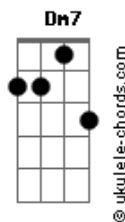

Billie Eilish - Happier Than Ever

tom:
C

Intro: G G7

[Primeira Parte]

C
When I'm away from you
E7
I'm happier than ever
Am7
Wish I could explain it better
Dm7 G7
I wish it wasn't true

C
Give me a day or two
E7
To think of something clever
Am7
To write myself a letter
Dm7 G7
To tell me what to do

(C C)

C C
Do you read my interviews?
E7
Or do you skip my avenue?
Am7
When you said you were passing through
Dm7
Was I even on your way?

C C
I knew when I asked you to
E7
Be cool about what I was telling you
Am7
You'd do the opposite of what you said you'd do
Dm7
And I'd end up more afraid

E7
Don't say it isn't fair
You clearly weren't aware that
Am7 C D
You made me miserable
Dm7 G
So if you really wanna know

C
When I'm away from you
E7
I'm happier than ever
Am7
Wish I could explain it better
Dm7 G7
I wish it wasn't true

Acordes

(C C C C)
(C E7 Am F Fm)

[Segunda Parte]

C E7 Am
You call me again, drunk in your Benz
F Fm C
Driving home under the influence
E7 Am
You scared me to death, but I'm wasting my breath
F Fm
'Cause you only listen to your fucking friends

C E7
I don't relate to you
Am F
I don't relate to you, no
C E7
'Cause I'd never treat me this shitty
Am F
You made me hate this city

[Ponte]

C E7
And I don't talk shit about you on the internet
Am F
Never told anyone anything bad
C E7
'Cause that shit's embarrassing, you were my everything
Am F
And all that you did was make me fucking sad

C E7
So don't waste the time I don't have
Am F
And don't try to make me feel bad

C E7
I could talk about every time that you showed up on time
Am F
But I'd have an empty line 'cause you never did
C E7
Never paid any mind to my mother or friends, so I
Am F
Shut 'em all out for you 'cause I was a kid

C E7
You ruined everything good
Am F
Always said you were misunderstood
C E7
Made all my moments your own
Am F
Just fucking leave me alone

[Final] C E7 Am F
C E7 Am F
C E7 Am F
C E7 Am F Fm C