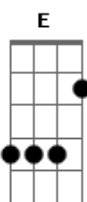

Billie Eilish - goodbye

Tom: E

Pleee-eeee-ease Bm E E7

Gbm F A Ebm

Pleee-eeee-eeee-ease

Bm E E7

Don't leave meee-eee

Gbm F A Ebm

Beeee-eeee-eeee-eee

Bm E E7
It's not true, take me

Gbm F A

To the rooo-ooo-ooo-ooooooooooooo-ooof
Told you not to worry

Ebm Bm E E7

What do you want from me?

Gbm F A Ebm
Don't ask questions (questions, questions), wait a minute

Bm E E7
Don't you know I'm no good for you?

Gbm F
Baby, I don't feel so good (feel so good)

A Ebm
Oh, all the good girls go to hell

Bm E E7
Bite my tongue, bide my time

Gbm F A Ebm
What is it about them?

Bm
I'm the bad guy

Acordes