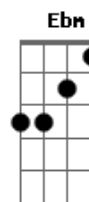

© ukulele-chords.com