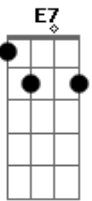

© ukulele-chords.com