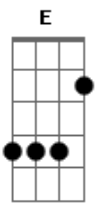

Billie Eilish - goodbye

Tom: E

Pleee-eeeeee-ease Bm7 E E7

Gbm F A Ebm7
Pleee-eeeeee-eeee-ease

Bm7 E E7
Don't leave meeee-eee

Gbm F A Ebm7
Beeee-eeeeee-eeee-eee

Bm7 E E7
It's not true, take me

Gbm F A
To the rooo-ooo-ooo-oooooooooooooooooof
Told you not to worry

Ebm7 Bm7 E E7
What do you want from me?
Gbm F A Ebm7
Don't ask questions (questions, questions), wait a minute
Bm7 E E7
Don't you know I'm no good for you?
Gbm F
Baby, I don't feel so good (feel so good)
A Ebm7
Oh, all the good girls go to hell
Bm7 E E7
Bite my tongue, bide my time
Gbm F A Ebm7
What is it about them?
Bm7
I'm the bad guy

Acordes

© ukulele-chords.com