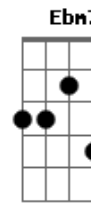

© ukulele-chords.com