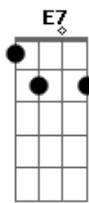

© ukulele-chords.com