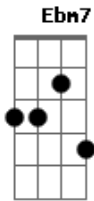

© ukulele-chords.com