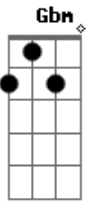

© ukulele-chords.com