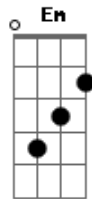

© ukulele-chords.com