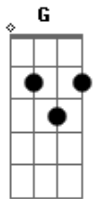

(Wringing my hands up my lap)

(And you tell me it's all been a trap)

(And you don't know if you'll

Make it back)

(I said, "No, don't say that")

(Wringing my hands up my lap)

(And you tell me it's all been a trap)

(And you don't know if you'll

Make it back)

(No, don't say that)

Hm-hm

Acordes

© ukulele-chords.com