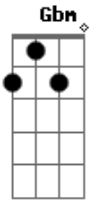

Acordes

© ukulele-chords.com