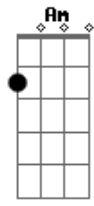

© ukulele-chords.com