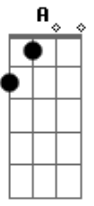

© ukulele-chords.com