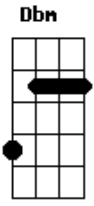

ukulele-chords.com