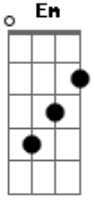

© ukulele-chords.com