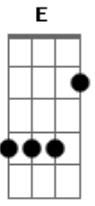

© ukulele-chords.com