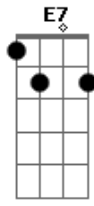

© ukulele-chords.com