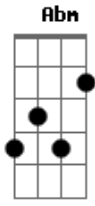

© ukulele-chords.com