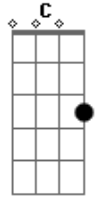

© ukulele-chords.com