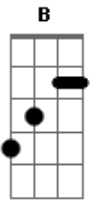

© ukulele-chords.com