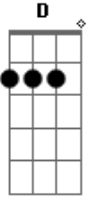

© ukulele-chords.com