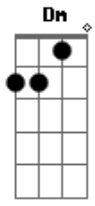

© ukulele-chords.com