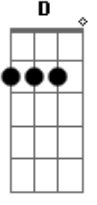

© ukulele-chords.com