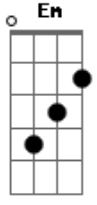

© ukulele-chords.com