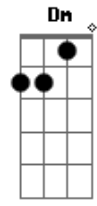

© ukulele-chords.com