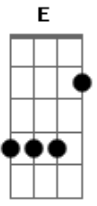

© ukulele-chords.com