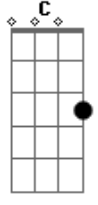

© ukulele-chords.com