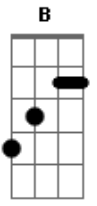

Acordes

© ukulele-chords.com

© ukulele-chords.com

© ukulele-chords.com

© ukulele-chords.com

© ukulele-chords.com

ukulele-chords.com

© ukulele-chords.com

© ukulele-chords.com

© ukulele-chords.com

© ukulele-chords.com

© ukulele-chords.com

© ukulele-chords.com

© ukulele-chords.com