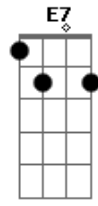

© ukulele-chords.com