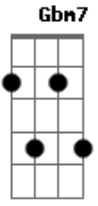

© ukulele-chords.com