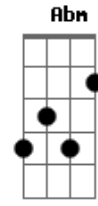

© ukulele-chords.com