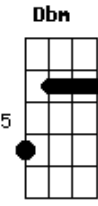

© ukulele-chords.com

© ukulele-chords.com