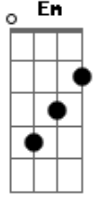

© ukulele-chords.com