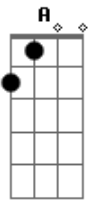

© ukulele-chords.com