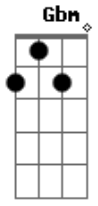

Acordes

© ukulele-chords.com