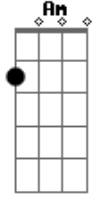

© ukulele-chords.com