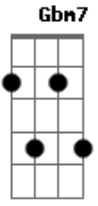

Billie Eilish - BITTERSUITE

tom: [Intro] Gbm7 E A
 B Dbm B Gbm

Gbm7 E A
 I can't fall in love
 B Dbm Abm
 with you

[Primeira Parte]

Gbm
 I've been overseas
 I've been havin' dreams
 Dbm
 You were in the foyer

I was on my knees
 Gbm
 Outside of my body
 Watchin' from above
 Dbm
 I see the way you want me

I wanna be the one

[Pré-Refrão]

Gbm E A
 But I gotta be care__ful
 B Dbm
 Gotta watch what I say
 B
 God I hope it all goes away

[Refrão]

'Cause
 Gbm E A
 I can't fall in love
 B Dbm B
 with you
 Gbm E A B Dbm
 No matter how bad I want to

[Interlúdio] Dm E7 Am C

[Refrão 2]

Dm E7
 I don't need to breathe

When you look at me

All I see is green

Dm
 But I've been overseas

E7
 And I've been having dreams

Am
 L'amour de ma vie

C
 Love so bittersweet, mm

Dm E7
 Open up the door for me, for me

Am
 'Cause I'm still on my knees

C
 I'm staying off my feet