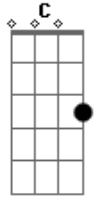

© ukulele-chords.com