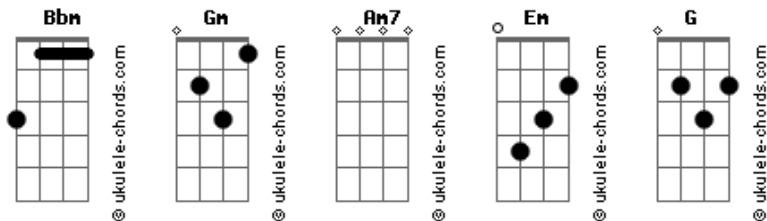

Billie Eilish - Billie Bossa Nova

tom: Bbm (forma dos acordes no tom de Gm)
 Capotraste na 3ª casa
 Intro: Am7 Em Am7 G

[Primeira Parte]

Love when it comes without a warning
 Cause waiting for it gets so boring
 A lot can change in twenty seconds
 A lot can happen in the dark

Love when it makes you lose your bearings
 Some information's not for sharing
 Use different names at hotel check-ins
 It's hard to stop it once it starts (It starts)

[Pré-Refrão]

I'm not sentimental
 But there's something bout the way
 You look tonight
 Makes me wanna take a picture
 Make a movie with you that we'd have to hide

Acordes

You really make a strong impression
 Nobody saw me in the lobby
 Nobody saw me in your arms, hmm

[Pré-Refrão]

I'm not sentimental
 But there's something bout the way
 You look tonight
 Makes me wanna make em jealous
 I'm the only one who does it how you like