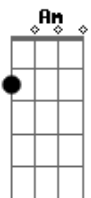

© ukulele-chords.com