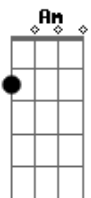

Billie Eilish - Bellyache

Tom: C

Intro: C Am Em
C C Am Bbm Em Em

[Verse 1]

C C
Sittin' all alone
Am Bbm
Mouth full of gum
Em Em Em Fm
In the driveway
C C
My friends aren't far
Am Bbm
In the back of my car
Em Em Em Fm
Lay their bodies

[Pre-Chorus]

C Am
I lost my mind
Em
I don't mind
C Am
Where's my mind
Em Fm
Where's my mind

[Chorus]

C
Maybe it's in the gutter
Am
Where I left my lover
Bbm Em Em Em
What an expensive fate
Fm C
My V is for Vendetta
C Am
Thought that I'd feel better
Bbm Em
But now I got a bellyache

C
Maybe it's in the gutter
Am
Where I left my lover
Bbm Em Em Em
What an expensive fate
Fm C
My V is for Vendetta
C Am Bbm
Thought that I'd feel better
But now I got a bellyache

Acordes

© ukulele-chords.com