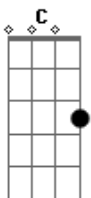

Billie Eilish - Bellyache

Tom: C

Intro: C Am Em
C C Am Bbm Em Em

[Verse 1]

C C
Sittin' all alone
Am Bbm
Mouth full of gum
Em Em Em Fm
In the driveway
C C
My friends aren't far
Am Bbm
In the back of my car
Em Em Em Fm
Lay their bodies

[Pre-Chorus]

C C Am Bbm
Where's my mind
Em Em Em Fm
Where's my mind

[Verse 2]

C C
They'll be here pretty soon
Am Bbm
Lookin' through my room
Em Em E Fm
For the money
C C
I'm bitin' my nails
Am Bbm
I'm too young to go to jail
Em Em Em Fm
It's kinda funny

[Pre-Chorus]

C Am
I lost my mind
Em
I don't mind
C Am
Where's my mind
Em Fm
Where's my mind

[Chorus]

C
Maybe it's in the gutter
Am
Where I left my lover
Bbm Em Em Em
What an expensive fate
Fm C
My V is for Vendetta
C Am
Thought that I'd feel better
Bbm Em
But now I got a bellyache

C
Maybe it's in the gutter
Am
Where I left my lover
Bbm Em Em Em
What an expensive fate
Fm C
My V is for Vendetta
C Am Bbm
Thought that I'd feel better
But now I got a bellyache

Acordes

© ukulele-chords.com