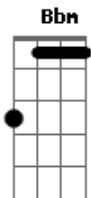

© ukulele-chords.com