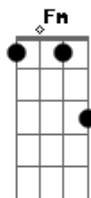

© ukulele-chords.com