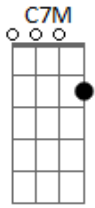

Billie Eilish - Because I'm In Love With You

tom:
C
I swear I'd stop breathing
F
If it would benefit you
Fm
If that's all I had to do
C C7M C7
I'll give up everything
F
Because I'm in love with you

Fm
Yes, I'm in love with you
C C7M C7
I swear I'd stop breathing
F
If it would benefit you
Fm
If that's all I had to do
C C7M C7
I'll give up everything
F
Because I'm in love with you
Fm
Yes, I'm in love with you

Acordes

© ukulele-chords.com