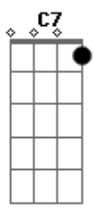

© ukulele-chords.com