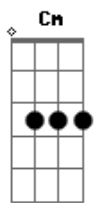

© ukulele-chords.com