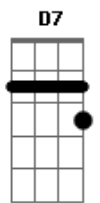

© ukulele-chords.com