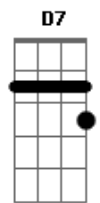

Billie Eilish - Bad Guy

Tom: A
Intro: Gm C D

[Primeira Parte]

^{Gm}
White shirt now red, my bloody nose
Sleepin', you're on your tippy toes
^C
Creepin' around like no one knows
^D
Think you're so criminal

^{Gm}
I'm the bad guy
I'm the bad guy
Bad guy, bad guy
I'm the bad

[Ritmo Principal]

Parte 1 de 3 (2x)

Parte 2 de 3

Parte 3 de 3

[Interlúdio - violão 2]

Parte 1 de 3

Parte 2 de 3

Parte 3 de 3

Acordes

© ukulele-chords.com

© ukulele-chords.com

© ukulele-chords.com

© ukulele-chords.com

© ukulele-chords.com

© ukulele-chords.com