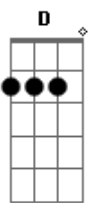

Billie Eilish - Bad Guy

Tom: A
Intro: Gm C D

[Primeira Parte]

^{Gm}
White shirt now red, my bloody nose
Sleepin', you're on your tippy toes
^C
Creepin' around like no one knows
^D
Think you're so criminal

^{Gm}
I'm the bad guy
I'm the bad guy
Bad guy, bad guy
I'm the bad

[Ritmo Principal]

Parte 1 de 3 (2x)

Parte 2 de 3

Parte 3 de 3

[Interlúdio - violão 2]

Parte 1 de 3

Parte 2 de 3

Parte 3 de 3

Acordes

© ukulele-chords.com

© ukulele-chords.com

© ukulele-chords.com

© ukulele-chords.com

© ukulele-chords.com

© ukulele-chords.com