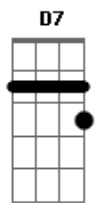

Billie Eilish - Bad Guy

Tom: A
Intro: Gm C D

[Primeira Parte]

^{Gm}
White shirt now red, my bloody nose
Sleepin', you're on your tippy toes
^C
Creepin' around like no one knows
^D
Think you're so criminal

^{Gm}
I'm the bad guy
I'm the bad guy
Bad guy, bad guy
I'm the bad

[Ritmo Principal]

Parte 1 de 3 (2x)

Parte 2 de 3

Parte 3 de 3

[Interlúdio - violão 2]

Parte 1 de 3

Parte 2 de 3

Parte 3 de 3

© ukulele-chords.com

© ukulele-chords.com

© ukulele-chords.com

© ukulele-chords.com

© ukulele-chords.com

© ukulele-chords.com