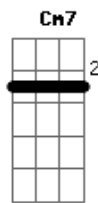

© ukulele-chords.com