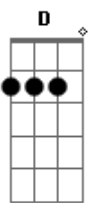

© ukulele-chords.com