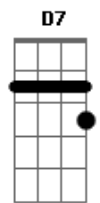

© ukulele-chords.com