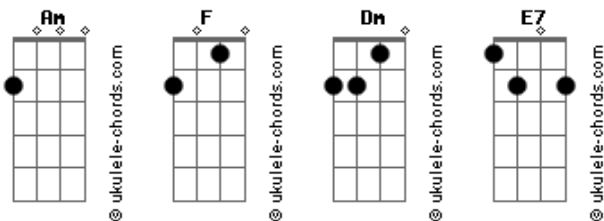

Billie Eilish - All The Good Girls Go To Hell

tom:
 Am
 My Lucifer is lonely
 [Primeira Parte]
 Am
 Standing there, killing time
 F
 Can't commit to anything but a crime
 Dm
 Peter's on vacation
 E7
 An open invitation
 Am
 Animals, evidence
 F
 Pearly gates look more like a picket fence
 Dm
 Once you get inside 'em
 E7
 Got friends, but can't invite them

[Pré-Refrão]

Am
 Hills burn in California
 F
 My turn to ignore ya
 Dm E7
 Don't say I didn't warn ya

[Refrão]

Am F
 All the good girls go to hell
 Dm
 'Cause even God herself
 E7
 Has enemies
 Am F
 And once the water starts to rise
 Dm
 And heaven's out of sight
 E7 Am F
 She'll want the devil on her team
 Dm E7
 My Lucifer is lonely

[Segunda Parte]

Acordes

Am
 Look at you needing me
 F
 You know I'm not your friend without some greenery
 Dm
 Walk in wearing fetters
 E7
 Peter should know better
 Am
 Your cover up is caving in
 F
 Man is such a fool, why are we saving him?