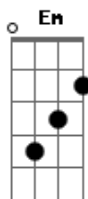

© ukulele-chords.com