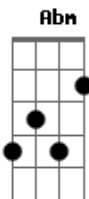

Billie Eilish - All The Good Girls Go To Hell

tom:

Abm (forma dos acordes no tom de Em)

Capostrate na 4ª casa

My Lucifer is lonely

[Primeira Parte]

Em C
Standing there, killing time

Can't commit to anything but a crime

Am
Peter's on vacation

B7
An open invitation

Em C
Animals, evidence

Pearly gates look more like a picket fence

Am
Once you get inside 'em

B7
Got friends, but can't invite them

[Pré-Refrão]

Em
Hills burn in California

C
My turn to ignore ya

Am B7
Don't say I didn't warn ya

[Refrão]

Em C
All the good girls go to hell

Am
'Cause even God herself

B7
Has enemies

Em C
And once the water starts to rise

Am
And heaven's out of sight

B7 Em C
She'll want the devil on her team

[Solo]

Am B7
My Lucifer is lonely

[Segunda Parte]

Em C

Acordes

© ukulele-chords.com