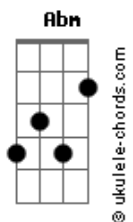

Billie Eilish - All The Good Girls Go To Hell

tom:

Abm (forma dos acordes no tom de Em)

Capostrate na 4ª casa

My Lucifer is lonely

[Primeira Parte]

Em C
Standing there, killing time

Can't commit to anything but a crime

Am
Peter's on vacation

B7
An open invitation

Em C
Animals, evidence

Pearly gates look more like a picket fence

Am
Once you get inside 'em

B7
Got friends, but can't invite them

[Pré-Refrão]

Em
Hills burn in California

C
My turn to ignore ya
Am B7
Don't say I didn't warn ya

[Refrão]

Em C
All the good girls go to hell

Am
'Cause even God herself

B7
Has enemies
Em C
And once the water starts to rise

Am
And heaven's out of sight

B7 Em C
She'll want the devil on her team

[Solo]

Am B7
My Lucifer is lonely

[Segunda Parte]

Em C

Acordes

Look at you needing me

You know I'm not your friend without some greenery