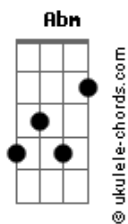

Billie Eilish - All The Good Girls Go To Hell

tom:

Abm (forma dos acordes no tom de Em)

Capostrate na 4ª casa

My Lucifer is lonely

[Primeira Parte]

Em C
Standing there, killing time

Can't commit to anything but a crime

Am
Peter's on vacation

B7
An open invitation

Em C
Animals, evidence

Pearly gates look more like a picket fence

Am
Once you get inside 'em

B7
Got friends, but can't invite them

[Pré-Refrão]

Em
Hills burn in California

C
My turn to ignore ya
Am B7
Don't say I didn't warn ya

[Refrão]

Em C
All the good girls go to hell

Am
'Cause even God herself

B7
Has enemies
Em C
And once the water starts to rise

Am
And heaven's out of sight

B7 Em C
She'll want the devil on her team

[Solo]

Am B7
My Lucifer is lonely

[Segunda Parte]

Em C

Acordes

Look at you needing me

You know I'm not your friend without some greenery