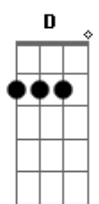

Big Time Rush - We Can Work It Out

Tom: D

Verso 1:

D D D
Try to see it my way
D C D
Do I have to keep on talking till I can't go on
D D D
While you see it your way
D C D
Run the risk of knowing that our love may soon be gone

Refrão:

G D
We can work it out
G A
We can work it out

Verso 2:

D D D
Think of what you're say - ing
D C D
You can get it wrong and still you think that it's all right
D D D
Think of what I'm say - ing
D C D
We can work it out and get it straight or say goodnight

Refrão:

G D
We can work it out
G A
We can work it out

Ponte:

Bm Bm G F#7sus4
Life is very short and there's no time
Gb Bm Bm Bm Bm
For fussing and fighting my friend
Bm Bm G F#7sus4
I have always thought that it's a crime
Gb Bm Bm Bm Bm

So I will ask you once again

Verso 3:

D D D
Try to see it my way
D C D
Only time will tell if I am right or I am wrong
D D D
While you see it your way
D C D
There's a chance (that) we might fall apart before too long

Refrão:

G D
We can work it out
G A
We can work it out

Ponte:

Bm Bm G F#7sus4
Life is very short and there's no time
Gb Bm Bm Bm Bm
For fussing and fighting my friend
Bm Bm G F#7sus4
I have always thought that it's a crime
Gb Bm Bm Bm Bm
So I will ask you once again

Verso 4:

D D D
Try to see it my way
D C D
Only time will tell if I am right or I am wrong
D D D
While you see it your way
D C D
There's a chance (that) we might fall apart before too long

Refrão:

G D
We can work it out
G A D D D
We can work it out

Acordes

© ukulele-chords.com