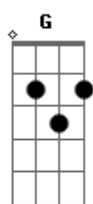

© ukulele-chords.com