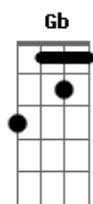

© ukulele-chords.com