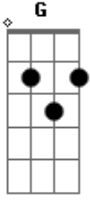

D
I see you wave
I'm stayin' put
Am
You say "no way"

Em
The track begins,
You pull me in

G
I touch your skin
You're tremblin'

D
It's in your eyes
You're here to win

Am
So let the game, game begin

Em
I I I I G
Wanna see you, you, you, you
Telling me

D
That, that
That you got what I need,
Am
Do pretty girl, don't speak

Em
Baby show me

G
By the way you hold me,

D
Way that you control me

Am
Speed me up or slow me

Em
Oh when I'm lonely

G
Full o' stormy weather

Em
I I I I G
Wanna see you, you, you, you
Telling me

D

That, that
That you got what I need,
Am
Do pretty girl, don't speak (Don't speak)

Em
Baby show me G
By the way you hold me,

D
Way that you control me

So, oh oh show me

Em
La, la, la la la la

G
La, la, la la la la

D

Am

La, la, la la la la
La laaaaa

Acordes

© ukulele-chords.com