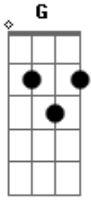

D
I see you wave
I'm stayin' put
Am
You say "no way"

Em
The track begins,
You pull me in

G
I touch your skin
You're tremblin'

D
It's in your eyes
You're here to win

Am
So let the game, game begin

Em
I I I I G
Wanna see you, you, you, you
Telling me

D
That, that
That you got what I need,
Am
Do pretty girl, don't speak

Em
Baby show me

G
By the way you hold me,

D
Way that you control me

Am
Speed me up or slow me

Em
Oh when I'm lonely

G
Full o' stormy weather

Em
I I I I G
Wanna see you, you, you, you
Telling me

D

That, that
That you got what I need,
Am
Do pretty girl, don't speak (Don't speak)

Em
Baby show me G
By the way you hold me,

D
Way that you control me

Em
La, la, la la la la

G
La, la, la la la la

D

Am

La, la, la la la la
La laaaaa

Acordes

© ukulele-chords.com

© ukulele-chords.com