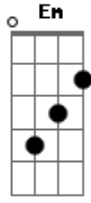

D
I see you wave
I'm stayin' put
Am
You say "no way"

Em
The track begins,
You pull me in

G
I touch your skin
You're tremblin'

D
It's in your eyes
You're here to win

Am
So let the game, game begin

Em
I I I I G
Wanna see you, you, you, you
Telling me

D
That, that
That you got what I need,
Am
Do pretty girl, don't speak

Em
Baby show me

G
By the way you hold me,

D
Way that you control me

Am
Speed me up or slow me

Em
Oh when I'm lonely

G
Full o' stormy weather

Em
I I I I G
Wanna see you, you, you, you
Telling me

D

That, that
That you got what I need,
Am
Do pretty girl, don't speak (Don't speak)

Em
Baby show me G
By the way you hold me,

D
Way that you control me

Em
La, la, la la la la

G
La, la, la la la la

D

Am

La, la, la la la la
La laaaaa

Acordes

© ukulele-chords.com

© ukulele-chords.com