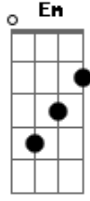

D
I see you wave
I'm stayin' put
Am
You say "no way"

Em
The track begins,
You pull me in

G
I touch your skin
You're tremblin'

D
It's in your eyes
You're here to win

Am
So let the game, game begin

Em
I I I I G
Wanna see you, you, you, you
Telling me

D
That, that
That you got what I need,
Am
Do pretty girl, don't speak

Em
Baby show me

G
By the way you hold me,

D
Way that you control me

Am
Speed me up or slow me

Em
Oh when I'm lonely

G
Full o' stormy weather

Em
I I I I G
Wanna see you, you, you, you
Telling me

D

That, that
That you got what I need,
Am
Do pretty girl, don't speak (Don't speak)

Em
Baby show me G
By the way you hold me,

D
Way that you control me

So, oh oh show me

Em
La, la, la la la la

G
La, la, la la la la

D

Am

La, la, la la la la
La laaaaa

Acordes

© ukulele-chords.com