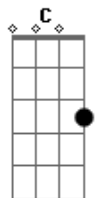

© ukulele-chords.com