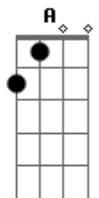

Big Time Rush - Na Na Na

Tom: A

(com acordes na forma de Capotraste na 2ª casa G)

G A
Na na na na na
C G
Na na na na na
G A
Na na na na na
C G
Na na na na

G A
When you know some stupid boy's just trying to break your heart
C G
Don't even play his game
G A
He doesn't see how beautiful you are
C G
Baby just walk away

G A
When you're feeling like the world is pushing on your chest
C G
Don't let it get to you
G A
Sometimes you gotta step back and take a breath
C G
Find a different point of view

G A
Na na na na na
C G
Na na na na na
G A
Na na na na na
G
When your heart's about to break

A
Sometimes you just gotta say
C G
Na na na na

G A
When you need to get away from the place where you are
C G
Sometimes you gotta hit the road, baby,
G A

Turn the radio up, windows down in your car
C G
Take a trip and let it roll, roll, roll, yeah

G A
Na na na na na
C G
Na na na na na
G A
Na na na na na
G
When your heart's about to break
A
Sometimes you just gotta say
C G
Na na na na

G A
When it feels like all the walls are c-c-closing in
C G
And the noise is way too loud for you
G A
Put your headphones on and get lost in a song
C G
Gotta find you a different crew
C'mon, C'mon
G
Yeah, from the top, here we go, c'mon
G A
Na na na na na
A G
Na na na na na
G A
Na na na na na
G
When your heart's about to break
A
Sometimes you just gotta say
C G
Na na na na

G A
Na na na na na
G A
When you're feeling like the world is pushing on your chest
C G
Don't let it get to you
G A
Sometimes you gotta step back and take a breath
C G
Na na na na

Acordes

© ukulele-chords.com