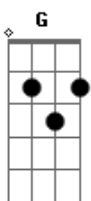

Big Time Rush - I Wanna Hold Your Hand

Tom: G
Intro: (Violão Solo)

(Violão Base)

Primeira Parte:

(Violão Solo)

Violão Solo no Final do Refrão

G D
Oh yeah I'll tell you something
Em B7
I think you'll understand
G D
When I say that something
Em B7
I wanna hold your hand
C D G Em
I wanna hold your hand
C D G
I wanna hold your hand

G D
Oh please say to me
Em B7
You'll let me be your man
G D
And please say to me
Em B7
You'll let me hold your hand

C D G Em
You'll let me hold your hand
C D G
You'll let me hold your hand

Segunda Parte:

(Violão Solo)

Dm G
And when I touch you
C Am
I feel happy inside.
Dm G C
It's such a feeling that my love
C D C D C D
I can't hide, I can't hide, I can't hide!

Primeira Parte:

G D
Yeah you got that somethin'
Em B7
I think you'll understand
G D
When I say that something
Em B7
I wanna hold your hand

C D G Em
I want to hold your hand
C D G
I want to hold your hand

Segunda Parte:

Dm G
And when I touch you
C Am
I feel happy inside.
Dm G C
It's such a feeling that my love
C D C D C D
I can't hide, I can't hide, I can't hide!

Primeira Parte:

G D
Yeah, you say that something
Em B7
I think you'll understand
G D
When I got that something
Em B7
I want to hold your hand

Refrão Final:

(Violão Solo)

C D G Em
I wanna hold your hand
C D B7
I wanna hold your hand
C D C G
I wanna hold your hand

Acordes

© ukulele-chords.com