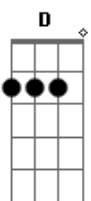

© ukulele-chords.com