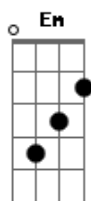

© ukulele-chords.com