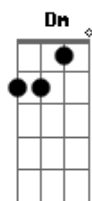

© ukulele-chords.com