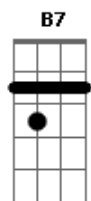

© ukulele-chords.com