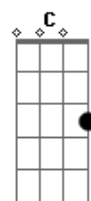

© ukulele-chords.com