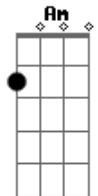

© ukulele-chords.com