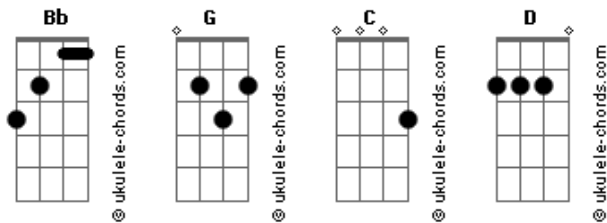

Big Thief - Change

tom:
 Bb (forma dos acordes no tom de G)
 Capotraste na 3ª casa
 Intro: G C D C G
 G C D C G

[Primeira Parte]

G C D C G
 Change, like the wind, like the water, like skin
 G C D C G
 Change, like the sky, like the leaves, like a butterfly

[Refrão]

G C
 Would you live forever and never die?
 D C G
 While everything around passes?
 G C
 Would you smile forever and never cry?
 D C G
 While everything you know passes?

[Segunda Parte]

G C D C G
 Death, like a door to a place we've never been before
 G C D C G
 Death, like space, the deep sea, a suitcase

[Refrão]

G C
 Would you stare forever at the sun
 D C G
 Never watch the moon rising?
 G C
 Would you walk forever in the light
 D C G
 To never learn the secrets of the quiet night?

Acordes

[Solo] G C D C G

[Terceira Parte]

G C D C G
 Still, like a stone, like a hill, like home
 G C
 Still, what I find
 D C G
 Is you were always on my mind

[Refrão]

G C
 Could I feel happy for you
 D C G
 When I hear you talk with her like we used to?
 G C
 Could I set everything free
 D C G
 When I watch you holding her the way you once held me?