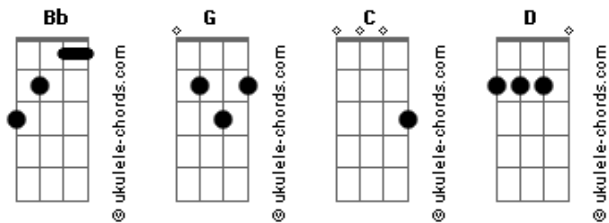

# Big Thief - Change

tom:  
 Bb (forma dos acordes no tom de G )  
 Capotraste na 3ª casa  
 Intro: G C D C G  
 G C D C G

[Primeira Parte]

G C D C G  
 Change, like the wind, like the water, like skin  
 G C D C G  
 Change, like the sky, like the leaves, like a butterfly

[Refrão]

G C  
 Would you live forever and never die?  
 D C G  
 While everything around passes?  
 G C  
 Would you smile forever and never cry?  
 D C G  
 While everything you know passes?

[Segunda Parte]

## Acordes

[Solo] G C D C G

[Terceira Parte]

G C D C G  
 Still, like a stone, like a hill, like home  
 G C  
 Still, what I find  
 D C G  
 Is you were always on my mind

[Refrão]

G C  
 Could I feel happy for you  
 D C G  
 When I hear you talk with her like we used to?  
 G C  
 Could I set everything free  
 D C G  
 When I watch you holding her the way you once held me?