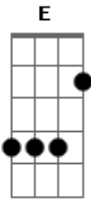

B.I.G (Boys In Groove) - 1.2.3

Tom: G

Intro: E

E
I know it's time feel the vibe
neol cheoeum bon sungan kkok japhil deut
daranal deut nan jeomjeom michyeoga C
sone daheul geot gata
niga boil geot gata Am
shigani meomchundamyeon oh~ yeah D E
neo eopneun ilbunilchoga
kkumcheoreom heojeonhae
meonghani itgien C
i sungani heomuhae
wanbyeokhan gyehoegarae
Can't stop me
Ain't nobody Am
naege kkeullyeoonda oh~ yeah D Am
gipge bein jiteun hyanggi D
nal jageukhae jageukhae Em C Am
seonmyeonghaejin ni moksori D
nal bureune nal bureune Em C
Em
1, 2, 3 I know you can feel it
jigeum neukkimdaero C
Come with me
nan sanggwaneopseo mami shigindaero Am
Closer now B
Closer now
neol geobuhagin imi neujeosseo
Em
1, 2, 3 neoegelanda
jeomjeom neukkyeojinda C
Come with me
ttwineun shimjangi teojil geonman gatda Am
Closer now
Closer now B
Closer now
Em C Am B
Em
Baby I'm here
meolliseo hemaevin marajwo
oneulbami jinamyeon C

Closer now

B

Closer now

Acordes

© ukulele-chords.com

© ukulele-chords.com

© ukulele-chords.com

© ukulele-chords.com