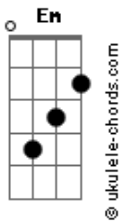

Biffy Clyro - Space

tom:
Capostrate na 3ª casa

[Primeira Parte]

When we were young and still in love
We didn't care what we were made of
Our eyes were set on a distant sun
It was shimmering gold
Then slowly one by one
We carried our past and cradled the storm
We tried to conceal the scars we wore
'Cause we couldn't show what we couldn't show

[Pré-Refrão]

I get lost sometimes
With you I am found
I get lost so I'll follow the light to your heart

[Refrão]

Will you wait, will you wait for me?
There's always a space in my heart
I'm still caught in your gravity
No matter the distance between us
Our joy lives in the moments we share
Love's truest meaning lives when you're not there
Will you wait, will you wait for me?
There's always a space in my heart for you

(C Bm Em)

[Segunda Parte]

And then the silence fell

Acordes

We bit our tongues, with which we tell
All of our dreams, and the stories we sell
But we didn't know what we didn't know

[Pré-Refrão]

I get lost sometimes
With you I am found
I get lost so I'll follow the light to your heart

[Refrão]

Will you wait, will you wait for me?
There's always a space in my heart
I'm still caught in your gravity
No matter the distance between us
Our joy lives in the moments we share
Love's truest meaning lives when you're not there
Will you wait, will you wait for me?
There's always a space in my heart
There's always a space in my heart
There's always a space in my heart, heart
Will you wait, will you wait for me?
There's always a space in my heart
I'm still caught in your gravity
No matter the distance between us
Our joy lives in the moments we share
Love's truest meaning lives when you're not there
Will you wait, will you wait for me?
There's always a space in my heart for you

[Final] C Bm G
C Bm Em