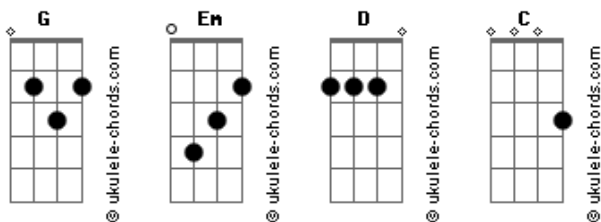

Biffy Clyro - Machines

tom:

G

Main Chords

Em D C G

```

E| 3 3 3 3
B| 3 3 3 3
G| 0 2 0 0
D| 2 0 x 0
A| 2 x 3 x
E| 0 x x 3
Intro: E| 3 3 3 | 3 3 3 |
B| 3 3 3 | 3 3 3 |
G| 0 2 0 | 2 0 0 |
D| 2 0 x | 0 0 x |
A| 2 x 3 | x x 3 |
E| 0 x x | x 3 x |
    
```

Verse 1

I would dig a thousand holes to lay next to you
 I would dig a thousand more if I needed to
 I look around the grave
 For an escape route of old routine
 There doesn't seem to be any other way

Chorus

I've started falling apart i'm not savouring life
 I've forgotten how good it could be to feel alive

Middle 8

Chords to be played underneath the main guitar line.

```

E| 3 3 3 | 3 3 3 |
B| 3 3 3 | 3 3 3 |
G| 0 2 0 | 2 0 0 |
D| 2 0 x | 0 0 x |
A| 2 x 3 | x x 3 |
E| 0 x x | x 3 x |
    
```

Main guitar line (transcribed for a 6-string, recorded version is played on a 12 string)

Crazy as it sounds you won't feel as low as you feel right now
 At least that's what I've been told by everyone

Acordes