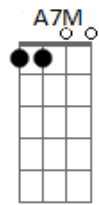

E7M

A7M

I don't wanna be around you

E7M

A7M

I don't wanna be around you yet

Acordes

© ukulele-chords.com