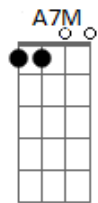

E7M

A7M

I don't wanna be around you

E7M

A7M

I don't wanna be around you yet

Acordes

© ukulele-chords.com