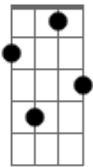

G7M F7M
Me incendiar
C7M Cm7
Chuva cai
G7M F7M
Me incendiar
C7M Cm7
Chuva cai

[Final] G7M F7M C7M Cm7
G7M F7M C7M G7M

Acordes

G7M

© ukulele-chords.com

F7M

© ukulele-chords.com

C7M