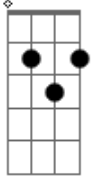

© ukulele-chords.com

G