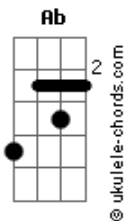

Bhaskar - Hold On

tom:
Dbm
Think of you all the time
A Dbm E
Love rushes with the tide
Dbm E
Is it too late for us to try
A Ab
Waves crush like you and I

Dbm E
It all feels right when you're by my side
A Ab
Nothing to fear only on a high
Dbm E
If only this lasted without goodbyes
A Ab
Why can't we make pass this fight

Dbm E A
Can we hold on for one more night
Ab
Tonight just you and I
Dbm E A
Can we push through just one last time
Ab
We've tried and tried and tried

Dbm E
I should let you go but I don't want to
A Ab
I should let you go, no, I don't want to
Dbm E
I should let you go but I don't want to
A Ab
I should let you go

Dbm E
Hold on to me
A Ab
Hold on to me
Dbm E
Hold on to me
A Ab
Hold on to me
Dbm
Hold on to me

E
Think of you all the time
A Ab
Love rushes with the tide
Dbm E
Is it too late for us to try
A Ab
Waves crush like you and I

Acordes

Dbm E
It all feels right when you're by my side
A Ab
Nothing to fear only on a high
Dbm E
If only this lasted without goodbyes
A Ab
Why can't we make pass this fight

Dbm E A
Can we hold on for one more night
Ab
Tonight just you and I
Dbm E A
Can we push through just one last time
Ab
We've tried and tried and tried

Dbm E
I should let you go but I don't want to
A Ab
I should let you go, no, I don't want to
Dbm E
I should let you go but I don't want to
A Ab
I should let you go

Dbm E
Hold on to me
A Ab
Hold on to me
Dbm E
Hold on to me
A Ab
Hold on to me
Dbm
Hold on to me

Dbm E
I should let you go but I don't want to
A Ab
I should let you go, no, I don't want to
Dbm E
I should let you go but I don't want to
A Ab
I should let you go

Dbm E
Hold on to me
A Ab
Hold on to me
Dbm E
Hold on to me
A Ab
Hold on to me
Dbm
Hold on to me