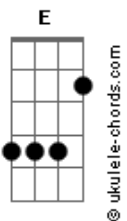

Bhaskar - Hold On

tom:
Dbm
Think of you all the time
A Dbm E
Love rushes with the tide
Dbm E
Is it too late for us to try
A Ab
Waves crush like you and I

Dbm E
It all feels right when you're by my side
A Ab
Nothing to fear only on a high
Dbm E
If only this lasted without goodbyes
A Ab
Why can't we make pass this fight

Dbm E A
Can we hold on for one more night
Ab
Tonight just you and I
Dbm E A
Can we push through just one last time
Ab
We've tried and tried and tried

Dbm E
I should let you go but I don't want to
A Ab
I should let you go, no, I don't want to
Dbm E
I should let you go but I don't want to
A Ab
I should let you go

Dbm E
Hold on to me
A Ab
Hold on to me
Dbm E
Hold on to me
A Ab
Hold on to me
Dbm
Hold on to me

E
Think of you all the time
A Ab
Love rushes with the tide
Dbm E
Is it too late for us to try
A Ab
Waves crush like you and I

Acordes

Dbm E
It all feels right when you're by my side
A Ab
Nothing to fear only on a high
Dbm E
If only this lasted without goodbyes
A Ab
Why can't we make pass this fight

Dbm E A
Can we hold on for one more night
Ab
Tonight just you and I
Dbm E A
Can we push through just one last time
Ab
We've tried and tried and tried

Dbm E
I should let you go but I don't want to
A Ab
I should let you go, no, I don't want to
Dbm E
I should let you go but I don't want to
A Ab
I should let you go

Dbm E
Hold on to me
A Ab
Hold on to me
Dbm E
Hold on to me
A Ab
Hold on to me
Dbm
Hold on to me

Dbm E
I should let you go but I don't want to
A Ab
I should let you go, no, I don't want to
Dbm E
I should let you go but I don't want to
A Ab
I should let you go

Dbm E
Hold on to me
A Ab
Hold on to me
Dbm E
Hold on to me
A Ab
Hold on to me
Dbm
Hold on to me