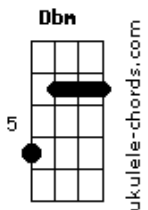

Bhaskar - Hold On

tom:
Dbm
Think of you all the time
A Dbm E
Love rushes with the tide
Dbm E
Is it too late for us to try
A Ab
Waves crush like you and I

Dbm E
It all feels right when you're by my side
A Ab
Nothing to fear only on a high
Dbm E
If only this lasted without goodbyes
A Ab
Why can't we make pass this fight

Dbm E A
Can we hold on for one more night
Ab
Tonight just you and I
Dbm E A
Can we push through just one last time
Ab
We've tried and tried and tried

Dbm E
I should let you go but I don't want to
A Ab
I should let you go, no, I don't want to
Dbm E
I should let you go but I don't want to
A Ab
I should let you go

Dbm E
Hold on to me
A Ab
Hold on to me
Dbm E
Hold on to me
A Ab
Hold on to me
Dbm
Hold on to me

E
Think of you all the time
A Ab
Love rushes with the tide
Dbm E
Is it too late for us to try
A Ab
Waves crush like you and I

Acordes

Dbm E
It all feels right when you're by my side
A Ab
Nothing to fear only on a high
Dbm E
If only this lasted without goodbyes
A Ab
Why can't we make pass this fight

Dbm E A
Can we hold on for one more night
Ab
Tonight just you and I
Dbm E A
Can we push through just one last time
Ab
We've tried and tried and tried

Dbm E
I should let you go but I don't want to
A Ab
I should let you go, no, I don't want to
Dbm E
I should let you go but I don't want to
A Ab
I should let you go

Dbm E
Hold on to me
A Ab
Hold on to me
Dbm E
Hold on to me
A Ab
Hold on to me
Dbm
Hold on to me

Dbm E
I should let you go but I don't want to
A Ab
I should let you go, no, I don't want to
Dbm E
I should let you go but I don't want to
A Ab
I should let you go

Dbm E
Hold on to me
A Ab
Hold on to me
Dbm E
Hold on to me
A Ab
Hold on to me
Dbm
Hold on to me