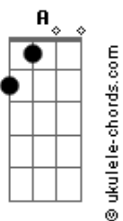

Bhaskar - Hold On

tom:
Dbm
Think of you all the time
A Dbm E
Love rushes with the tide
Dbm E
Is it too late for us to try
A Ab
Waves crush like you and I

Dbm E
It all feels right when you're by my side
A Ab
Nothing to fear only on a high
Dbm E
If only this lasted without goodbyes
A Ab
Why can't we make pass this fight

Dbm E A
Can we hold on for one more night
Ab
Tonight just you and I
Dbm E A
Can we push through just one last time
Ab
We've tried and tried and tried

Dbm E
I should let you go but I don't want to
A Ab
I should let you go, no, I don't want to
Dbm E
I should let you go but I don't want to
A Ab
I should let you go

Dbm E
Hold on to me
A Ab
Hold on to me
Dbm E
Hold on to me
A Ab
Hold on to me
Dbm
Hold on to me

E
Think of you all the time
A Ab
Love rushes with the tide
Dbm E
Is it too late for us to try
A Ab
Waves crush like you and I

Acordes

Dbm E
It all feels right when you're by my side
A Ab
Nothing to fear only on a high
Dbm E
If only this lasted without goodbyes
A Ab
Why can't we make pass this fight

Dbm E A
Can we hold on for one more night
Ab
Tonight just you and I
Dbm E A
Can we push through just one last time
Ab
We've tried and tried and tried

Dbm E
I should let you go but I don't want to
A Ab
I should let you go, no, I don't want to
Dbm E
I should let you go but I don't want to
A Ab
I should let you go

Dbm E
Hold on to me
A Ab
Hold on to me
Dbm E
Hold on to me
A Ab
Hold on to me
Dbm
Hold on to me

Dbm E
I should let you go but I don't want to
A Ab
I should let you go, no, I don't want to
Dbm E
I should let you go but I don't want to
A Ab
I should let you go

Dbm E
Hold on to me
A Ab
Hold on to me
Dbm E
Hold on to me
A Ab
Hold on to me
Dbm
Hold on to me