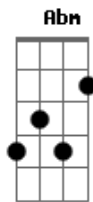

© ukulele-chords.com