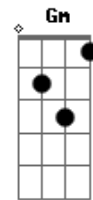

© ukulele-chords.com