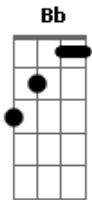

[Pré-refrão]

Bb Dm
Sayin' rise up to the light in the sky, yeah
C
Watch the light lift your heart up
A7

Burn your flame through the night, yeah

[Refrão]

F Bb F Dm Eb Bb Eb
Spirit, watch the heavens open (Open) Yeah
F Bb F Dm Eb Bb Eb
Spirit, can you hear it callin'? (Callin') Yeah

Gb B Gb Ebm E B E
Spirit, watch the heavens open, open Yeah
Gb B Gb Ebm E B E
Spirit, spirit can you hear it callin'? (Callin') Yeah

[Ponte]

Ebm Db Ebm Db Ebm Db
Your destiny is comin' close
Ebm Gb Db
Stand up and fight

B Gb Abm Gb Abm Gb Db
So go in-to that far off land
B Gb Abm Gb Abm Gb Db
And be one with the Great I Am

Acordes

© ukulele-chords.com

© ukulele-chords.com

© ukulele-chords.com

© ukulele-chords.com

© ukulele-chords.com