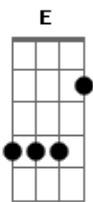

© ukulele-chords.com