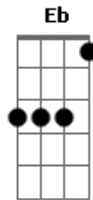

[Pré-refrão]

Bb Dm
Sayin' rise up to the light in the sky, yeah
C
Watch the light lift your heart up
A7

Burn your flame through the night, yeah

[Refrão]

F Bb F Dm Eb Bb Eb
Spirit, watch the heavens open (Open) Yeah
F Bb F Dm Eb Bb Eb
Spirit, can you hear it callin'? (Callin') Yeah

Gb B Gb Ebm E B E
Spirit, watch the heavens open, open Yeah
Gb B Gb Ebm E B E
Spirit, spirit can you hear it callin'? (Callin') Yeah

[Ponte]

Ebm Db Ebm Db Ebm Db
Your destiny is comin' close
Ebm Gb Db
Stand up and fight

B Gb Abm Gb Abm Gb Db
So go in-to that far off land
B Gb Abm Gb Abm Gb Db
And be one with the Great I Am

Acordes

© ukulele-chords.com

© ukulele-chords.com

© ukulele-chords.com

© ukulele-chords.com

© ukulele-chords.com