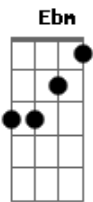

© ukulele-chords.com