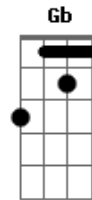

© ukulele-chords.com