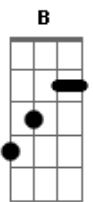

© ukulele-chords.com