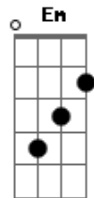

© ukulele-chords.com