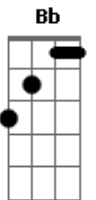

© ukulele-chords.com