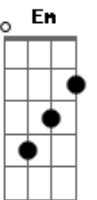

© ukulele-chords.com