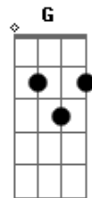

© ukulele-chords.com