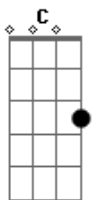

© ukulele-chords.com