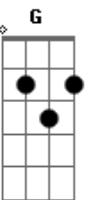

© ukulele-chords.com