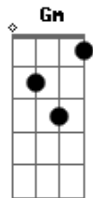

© ukulele-chords.com