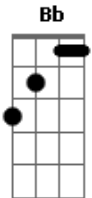

© ukulele-chords.com