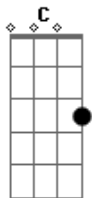

© ukulele-chords.com