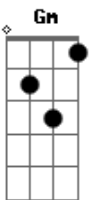

© ukulele-chords.com