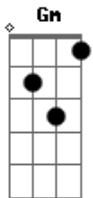

© ukulele-chords.com