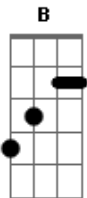

Beyoncé - New Shoes

Tom: B
Intro: Dbm Gm B Gb

Hey honey
Dbm
Cat got your tongue Don't look so funny?
Gm
Mister Comedian Joke's on you and
B
You're good at bets So where's my money
Gb Dbm
I know you bet And i would never make that move

B
And i'll wave with you behind me

Gb
With a new smile on my face

B Gb
Cause i'm walking in new shoes now

Dbm Gm
I got a new song to sing

B Gb
When i walk in the room every head turns
Dbm Gm

Every eye is on me
B Gb Dbm
Too bad you're not here to see it

Gb
Wore that dress you said i'd never fit

Dbm
Cause you're gone and i'm great

Gm
I got rid of your dead way

B
And ill wave at you behind me

Gb
With a new smile on my face

Acordes

© ukulele-chords.com

© ukulele-chords.com