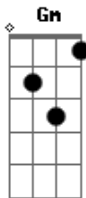

Beyoncé - New Shoes

Tom: **B**
Intro: **Dbm Gm B Gb**

Hey honey
Dbm
Cat got your tongue Don't look so funny?
Gm
Mister Comedian Joke's on you and
B
You're good at bets So where's my money
Gb **Dbm**
I know you bet And i would never make that move

So why's the house empty
Gm
Light's off by the end of this week

B
I'll leave with what i came with baby
Gb
I'll take dogs, you keep the Mercedes
Dbm

Cause i'm gone i'm not staying

Gm
I'll walk these roads with grace

B
And i'll wave with you behind me

Gb
With a new smile on my face

B **Gb**
Cause i'm walking in new shoes now

Dbm **Gm**
I got a new song to sing

B **Gb**
When i walk in the room every head turns
Dbm **Gm**

Every eye is on me
B **Gb** **Dbm**
Too bad you're not here to see it

And by the time you get this

I'll be so long gone and far
B

Gb **Dbm**

I'll send you a postcard
Gm **B** **Gb**
Aha I'll send you a postcard

Hey baby

Dbm
You seem to ghost this ain't yo lady

Gm
This is the chick that you held back now

B
Now all of the things you've said were crazy

Gb **Dbm**
I checked out my list and i feel good about it

Gm

I got the new haircut
The one that you said that wouldnt look no good

B
Took that job you said i could not get

Gb
Wore that dress you said i'd never fit

Dbm
Cause you're gone and i'm great

Gm
I got rid of your dead way

B
And ill wave at you behind me

Gb
With a new smile on my face

Acordes

© ukulele-chords.com

© ukulele-chords.com

© ukulele-chords.com

© ukulele-chords.com