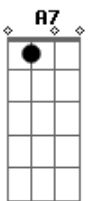

© ukulele-chords.com