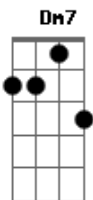

© ukulele-chords.com