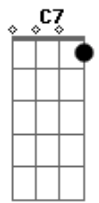

Betty Carter - Old Devil Moon

Tom: A

Intro: A7M Dbm7 A7M Gb7 A7M B7

E D Bm7 E D
 Bm7 E
 I looked at you and suddenly, something in your eyes I see
 D Bm7 E E7
 Soon begins bewitching me
 A A Am Am7 Am7
 It's that old devil moon That you stole from the sky
 C7 A B7 E
 It's that old devil moon in your eyes
 Bm7 E D Bm7 Fdim
 E
 You and your glance make this romance too hot to handle
 A7M Dbm7 A7M Gb7 A7M B7
 Stars in the night blazin' their light can't hold a candle
 A Gb7 B7
 To your razzle dazzle
 E D Bm7 E D Bm7
 E
 You've got me flyin' high and wide on a magic carpet ride

D Bm7 E E7
 Full of butterflies inside
 A A Am Am7 Am7
 Wanna cry, wanna croon, wanna laugh like a loon
 C7 A B7 E
 It's that old devil moon in your eyes
 Bm7 E D E
 Just when I think I'm free as a dove
 Fdim E D E B7
 E
 Old devil moon deep in your eyes blinds me with love
 Interlude: E D Bm7 E D Bm7 E D Bm7 E E7
 E7 A A Am Am7 Am7
 I wanna cry, wanna croon, wanna laugh like a loon
 C7 A B7 E
 It's that old devil moon in your eyes
 Bm7 E D E
 Just when I think I'm free as a dove
 Fdim E D E Bm7 E D
 Old devil moon deep in your eyes blinds me with love
 Am7 B7 E
 It blinds me with love

Bm7 © ukulele-chords.com

E7 © ukulele-chords.com

Am © ukulele-chords.com

Am7 © ukulele-chords.com

C7 © ukulele-chords.com