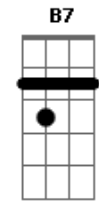

Betty Carter - Old Devil Moon

Tom: A

Intro: A7M Dbm7 A7M Gb7 A7M B7

E D Bm7 E D
 Bm7 E
 I looked at you and suddenly, something in your eyes I see
 D Bm7 E E7
 Soon begins bewitching me
 A A Am Am7 Am7
 It's that old devil moon That you stole from the sky
 C7 A B7 E
 It's that old devil moon in your eyes
 Bm7 E D Bm7 Fdim
 E
 You and your glance make this romance too hot to handle
 A7M Dbm7 A7M Gb7 A7M B7
 Stars in the night blazin' their light can't hold a candle
 A Gb7 B7
 To your razzle dazzle
 E D Bm7 E D Bm7
 E
 You've got me flyin' high and wide on a magic carpet ride

D Bm7 E E7
 Full of butterflies inside
 A A Am Am7 Am7
 Wanna cry, wanna croon, wanna laugh like a loon
 C7 A B7 E
 It's that old devil moon in your eyes
 Bm7 E D E
 Just when I think I'm free as a dove
 Fdim E D E B7
 E
 Old devil moon deep in your eyes blinds me with love
 Interlude: E D Bm7 E D Bm7 E D Bm7 E E7
 E7 A A Am Am7 Am7
 I wanna cry, wanna croon, wanna laugh like a loon
 C7 A B7 E
 It's that old devil moon in your eyes
 Bm7 E D E
 Just when I think I'm free as a dove
 Fdim E D E Bm7 E D
 Old devil moon deep in your eyes blinds me with love
 Am7 B7 E
 It blinds me with love

Acordes

A7M © ukulele-chords.com

A © ukulele-chords.com

Dbm7 © ukulele-chords.com

Gb7 © ukulele-chords.com

B7 © ukulele-chords.com

E © ukulele-chords.com

D © ukulele-chords.com