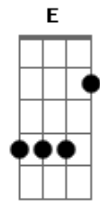

Betty Carter - Old Devil Moon

Tom: A

Intro: A7M Dbm7 A7M Gb7 A7M B7

E D Bm7 E D
 Bm7 E
 I looked at you and suddenly, something in your eyes I see
 D Bm7 E E7
 Soon begins bewitching me
 A A Am Am7 Am7
 It's that old devil moon That you stole from the sky
 C7 A B7 E
 It's that old devil moon in your eyes
 Bm7 E D Bm7 Fdim
 E
 You and your glance make this romance too hot to handle
 A7M Dbm7 A7M Gb7 A7M B7
 Stars in the night blazin' their light can't hold a candle
 A Gb7 B7
 To your razzle dazzle
 E D Bm7 E D Bm7
 E
 You've got me flyin' high and wide on a magic carpet ride

D Bm7 E E7
 Full of butterflies inside
 A A Am Am7 Am7
 Wanna cry, wanna croon, wanna laugh like a loon
 C7 A B7 E
 It's that old devil moon in your eyes
 Bm7 E D E
 Just when I think I'm free as a dove
 Fdim E D E B7
 E
 Old devil moon deep in your eyes blinds me with love
 Interlude: E D Bm7 E D Bm7 E D Bm7 E E7
 E7 A A Am Am7 Am7
 I wanna cry, wanna croon, wanna laugh like a loon
 C7 A B7 E
 It's that old devil moon in your eyes
 Bm7 E D E
 Just when I think I'm free as a dove
 Fdim E D E Bm7 E D
 Old devil moon deep in your eyes blinds me with love
 Am7 B7 E
 It blinds me with love

Acordes

A7M © ukulele-chords.com

A © ukulele-chords.com

Dbm7 © ukulele-chords.com

Gb7 © ukulele-chords.com

B7 © ukulele-chords.com

E © ukulele-chords.com

D © ukulele-chords.com