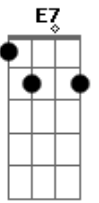

Bm7 © ukulele-chords.com

E7 © ukulele-chords.com