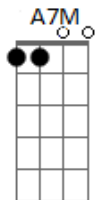

Betty Carter - Old Devil Moon

Tom: A

Intro: A7M Dbm7 A7M Gb7 A7M B7

E D Bm7 E D
Bm7 E
I looked at you and suddenly, something in your eyes I see
D Bm7 E E7
Soon begins bewitching me
A A Am Am7 Am7
It's that old devil moon That you stole from the sky
C7 A B7 E
It's that old devil moon in your eyes
Bm7 E D Bm7 Fdim
E
You and your glance make this romance too hot to handle
A7M Dbm7 A7M Gb7 A7M B7
Stars in the night blazin' their light can't hold a candle
A Gb7 B7
To your razzle dazzle
E D Bm7 E D Bm7
E
You've got me flyin' high and wide on a magic carpet ride

D Bm7 E E7
Full of butterflies inside
A A Am Am7 Am7
Wanna cry, wanna croon, wanna laugh like a loon
C7 A B7 E
It's that old devil moon in your eyes
Bm7 E D E
Just when I think I'm free as a dove
Fdim E D E B7
E
Old devil moon deep in your eyes blinds me with love
Interlude: E D Bm7 E D Bm7 E D Bm7 E E7
E7 A A Am Am7 Am7
I wanna cry, wanna croon, wanna laugh like a loon
C7 A B7 E
It's that old devil moon in your eyes
Bm7 E D E
Just when I think I'm free as a dove
Fdim E D E Bm7 E D
Old devil moon deep in your eyes blinds me with love
Am7 B7 E
It blinds me with love

Acordes

ukulele-chords.com