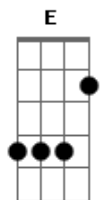

ukulele-chords.com