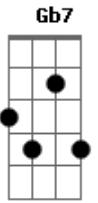

Betty Carter - Old Devil Moon

Tom: A

Intro: A7M Dbm7 A7M Gb7 A7M B7

E D Bm7 E D
 Bm7 E
 I looked at you and suddenly, something in your eyes I see
 D Bm7 E E7
 Soon begins bewitching me
 A A Am Am7 Am7
 It's that old devil moon That you stole from the sky
 C7 A B7 E
 It's that old devil moon in your eyes
 Bm7 E D Bm7 Fdim
 E
 You and your glance make this romance too hot to handle
 A7M Dbm7 A7M Gb7 A7M B7
 Stars in the night blazin' their light can't hold a candle
 A Gb7 B7
 To your razzle dazzle
 E D Bm7 E D Bm7
 E
 You've got me flyin' high and wide on a magic carpet ride

D Bm7 E E7
 Full of butterflies inside
 A A Am Am7 Am7
 Wanna cry, wanna croon, wanna laugh like a loon
 C7 A B7 E
 It's that old devil moon in your eyes
 Bm7 E D E
 Just when I think I'm free as a dove
 Fdim E D E B7
 E
 Old devil moon deep in your eyes blinds me with love
 Interlude: E D Bm7 E D Bm7 E D Bm7 E E7
 E7 A A Am Am7 Am7
 I wanna cry, wanna croon, wanna laugh like a loon
 C7 A B7 E
 It's that old devil moon in your eyes
 Bm7 E D E
 Just when I think I'm free as a dove
 Fdim E D E Bm7 E D
 Old devil moon deep in your eyes blinds me with love
 Am7 B7 E
 It blinds me with love

Acordes

A7M © ukulele-chords.com

A © ukulele-chords.com

Dbm7 © ukulele-chords.com

Gb7 © ukulele-chords.com

B7 © ukulele-chords.com

E © ukulele-chords.com

D © ukulele-chords.com