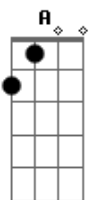

ukulele-chords.com