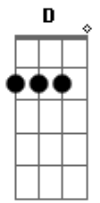

Betty Carter - Old Devil Moon

Tom: A

Intro: A7M Dbm7 A7M Gb7 A7M B7

E D Bm7 E D
 Bm7 E
 I looked at you and suddenly, something in your eyes I see
 D Bm7 E E7
 Soon begins bewitching me
 A A Am Am7 Am7
 It's that old devil moon That you stole from the sky
 C7 A B7 E
 It's that old devil moon in your eyes
 Bm7 E D Bm7 Fdim
 E
 You and your glance make this romance too hot to handle
 A7M Dbm7 A7M Gb7 A7M B7
 Stars in the night blazin' their light can't hold a candle
 A Gb7 B7
 To your razzle dazzle
 E D Bm7 E D Bm7
 E
 You've got me flyin' high and wide on a magic carpet ride

D Bm7 E E7
 Full of butterflies inside
 A A Am Am7 Am7
 Wanna cry, wanna croon, wanna laugh like a loon
 C7 A B7 E
 It's that old devil moon in your eyes
 Bm7 E D E
 Just when I think I'm free as a dove
 Fdim E D E B7
 E
 Old devil moon deep in your eyes blinds me with love
 Interlude: E D Bm7 E D Bm7 E D Bm7 E E7
 E7 A A Am Am7 Am7
 I wanna cry, wanna croon, wanna laugh like a loon
 C7 A B7 E
 It's that old devil moon in your eyes
 Bm7 E D E
 Just when I think I'm free as a dove
 Fdim E D E Bm7 E D
 Old devil moon deep in your eyes blinds me with love
 Am7 B7 E
 It blinds me with love

Acordes

A7M © ukulele-chords.com

A © ukulele-chords.com

Dbm7 © ukulele-chords.com

Gb7 © ukulele-chords.com

B7 © ukulele-chords.com

E © ukulele-chords.com

D © ukulele-chords.com