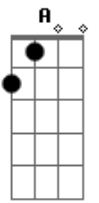

A7M © ukulele-chords.com

A © ukulele-chords.com