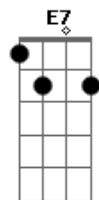

ukulele-chords.com