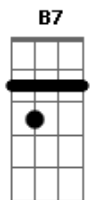

ukulele-chords.com