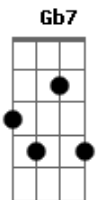

ukulele-chords.com