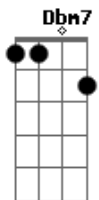

ukulele-chords.com