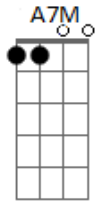

Betty Carter - Old Devil Moon

Tom: A

Intro: A7M Dbm7 A7M Gb7 A7M B7

E D Bm7 E D
Bm7 E
I looked at you and suddenly, something in your eyes I see
D Bm7 E E7
Soon begins bewitching me
A A Am Am7 Am7
It's that old devil moon That you stole from the sky
C7 A B7 E
It's that old devil moon in your eyes
Bm7 E D Bm7 Fdim
E
You and your glance make this romance too hot to handle
A7M Dbm7 A7M Gb7 A7M B7
Stars in the night blazin' their light can't hold a candle
A Gb7 B7
To your razzle dazzle
E D Bm7 E D Bm7
E
You've got me flyin' high and wide on a magic carpet ride

D Bm7 E E7
Full of butterflies inside
A A Am Am7 Am7
Wanna cry, wanna croon, wanna laugh like a loon
C7 A B7 E
It's that old devil moon in your eyes
Bm7 E D E
Just when I think I'm free as a dove
Fdim E D E B7
E
Old devil moon deep in your eyes blinds me with love
Interlude: E D Bm7 E D Bm7 E D Bm7 E E7
E7 A A Am Am7 Am7
I wanna cry, wanna croon, wanna laugh like a loon
C7 A B7 E
It's that old devil moon in your eyes
Bm7 E D E
Just when I think I'm free as a dove
Fdim E D E Bm7 E D
Old devil moon deep in your eyes blinds me with love
Am7 B7 E
It blinds me with love

Acordes

A7M © ukulele-chords.com