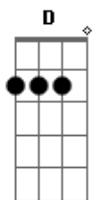

ukulele-chords.com