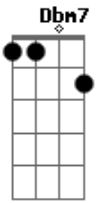

A © ukulele-chords.com

Dbm7 © ukulele-chords.com