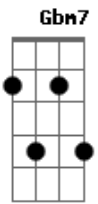

© ukulele-chords.com