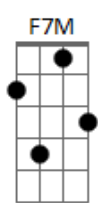

© ukulele-chords.com