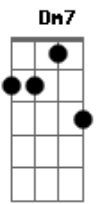

© ukulele-chords.com