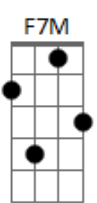

© ukulele-chords.com