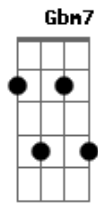

© ukulele-chords.com