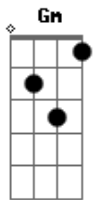

Betty Carter - Ev'ry Time We Say Goodbye

Tom: D

Intro: D Bm D Bm D Bm D Bm

D Bm D Bm Em7 A7
Ev'ry time we say goodbye, I die a little
D A7 F A7 D D7 Gm
Ev'ry time we say goodbye, I wonder why a little
D Fdim Gm A7 Am D7 G
Why the gods above me, who must be in the know
Gm D7/13- Fdim A7
Think so little of me they allow you to go
D Bm D Bm D Bm E7 A7
When you're near there's such an air of spring about it
D A7 F A7 D D7 G Gm
I can hear a lark somewhere begin to sing about it
D Fdim Gm A7
There's no love song finer
D7 G Gm

But how strange the change from major to minor
D B7 E7 G A7 D
Ev'ry time we say goodbye

Interlude: D Bm D Bm Em7 A7 D A7 F A7 D D7 Gm D Fdim Gm A7
Am D7 G Gm D7/13- Fdim A7

D Bm D Bm D Bm E7 A7
When you're near there's such an air of spring about it
D A7 F A7 D D7 G Gm
I can hear a lark somewhere begin to sing about it
D Fdim Gm A7
There's no love song finer
D7 G Gm
But how strange the change from major to minor
D B7 E7 G A7 Gbm7
Ev'ry time we say goodbye
B7 E7 G A7 D
Ev'rything time we say goodbye

Acordes

© ukulele-chords.com