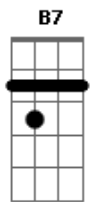

© ukulele-chords.com