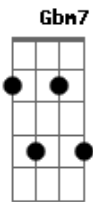

© ukulele-chords.com