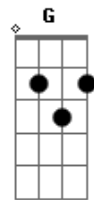

© ukulele-chords.com