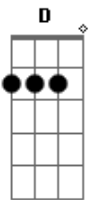

© ukulele-chords.com