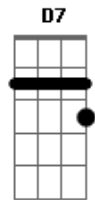

© ukulele-chords.com