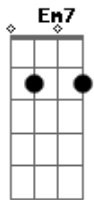

© ukulele-chords.com