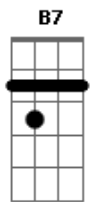

© ukulele-chords.com