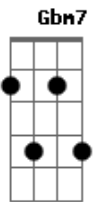

© ukulele-chords.com