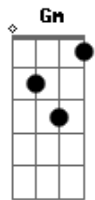

Betty Carter - Ev'ry Time We Say Goodbye

Tom: D

Intro: D Bm D Bm D Bm D Bm

D Bm D Bm Em7 A7
Ev'ry time we say goodbye, I die a little
D A7 F A7 D D7 Gm
Ev'ry time we say goodbye, I wonder why a little
D Fdim Gm A7 Am D7 G
Why the gods above me, who must be in the know
Gm D7/13- Fdim A7
Think so little of me they allow you to go
D Bm D Bm D Bm E7 A7
When you're near there's such an air of spring about it
D A7 F A7 D D7 G Gm
I can hear a lark somewhere begin to sing about it
D Fdim Gm A7
There's no love song finer
D7 G Gm

But how strange the change from major to minor
D B7 E7 G A7 D
Ev'ry time we say goodbye

Interlude: D Bm D Bm Em7 A7 D A7 F A7 D D7 Gm D Fdim Gm A7
Am D7 G Gm D7/13- Fdim A7

D Bm D Bm D Bm E7 A7
When you're near there's such an air of spring about it
D A7 F A7 D D7 G Gm
I can hear a lark somewhere begin to sing about it
D Fdim Gm A7
There's no love song finer
D7 G Gm
But how strange the change from major to minor
D B7 E7 G A7 Gbm7
Ev'ry time we say goodbye
B7 E7 G A7 D
Ev'rything time we say goodbye

Acordes

© ukulele-chords.com