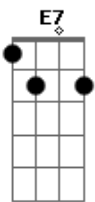

© ukulele-chords.com