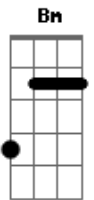

© ukulele-chords.com